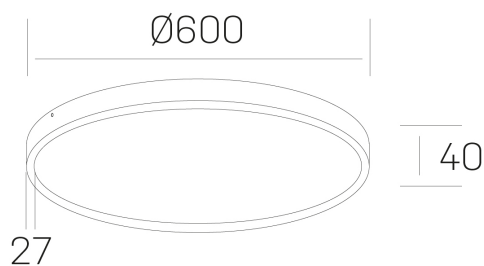

disc slim

K51700.07.SR.WH-WH.OP.ST.8.30.PU

GENERAL DETAILS

INSTALLATION	Surface
FINISHES ALUMINIUM	White-White
OPTIC COVER	Opal
LIGHT DIRECTION	Fixed
INT/EXT IP DEGREE	IP 43
MATERIAL	Aluminum
IK DEGREE	IK03
UTILIZATION	Indoor
WARRANTY	3 years

ELECTRICAL DETAILS

LAMP	LED
POWER	56 W
COLOUR TEMPERATURE	3000K
LUMINOUS FLUX	4850 Lm
EFFICACY DIMMING	87 Lm/W
DIMABLE	Push
DRIVER	Integrated
CLASS PROTECTION	II
COLOUR RENDERING INDEX	CRI >80
VOLTAGE	220-240 V
CURRENT INTENSITY	1400 mA
LIFE TIME	50.000 h

GENERAL DIMENSIONS

DIMENSIONS	Ø 600 mm
HEIGHT	h 40 mm
DIMENSIONES DE EMBALAJE	635 × 610 × 48 mm
PESO NETO	3.34

*Please might expect a max.15% figure reduction in finishes other than white