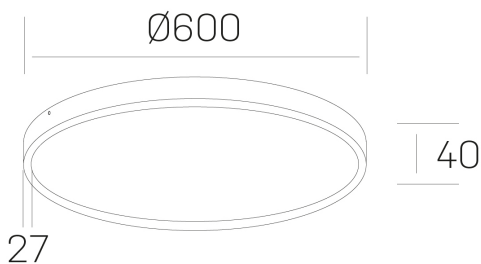

**disc slim**  
K51700.07.SR.WH-WH.OP.ST.8.30.DA

#### GENERAL DETAILS

INSTALLATION	Surface
FINISHES ALUMINIUM	White-White
OPTIC COVER	Opal
LIGHT DIRECTION	Fixed
INT/EXT IP DEGREE	IP 43
MATERIAL	Aluminum
IK DEGREE	IK03
UTILIZATION	Indoor
WARRANTY	3 years

#### ELECTRICAL DETAILS

LAMP	LED
POWER	56 W
COLOUR TEMPERATURE	3000K
LUMINOUS FLUX	4850 Lm
EFFICACY DIMMING	87 Lm/W
DIMABLE	DALI
DRIVER	Integrated
CLASS PROTECTION	II
COLOUR RENDERING INDEX	CRI >80
VOLTAGE	220-240 V
CURRENT INTENSITY	1400 mA
LIFE TIME	50.000 h

#### GENERAL DIMENSIONS

DIMENSIONS	Ø 600 mm
HEIGHT	h 40 mm
DIMENSIONES DE EMBALAJE	635 × 610 × 48 mm
PESO NETO	3.34

\*Please might expect a max.15% figure reduction in finishes other than white