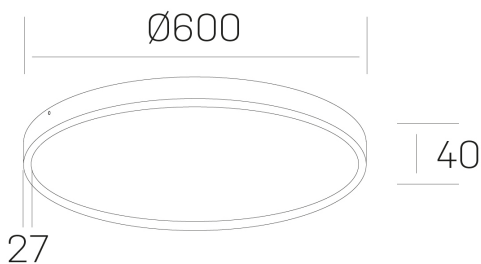

## disc slim

K51700.07.SR.WH-WH.OP.ST.8.30.D1

### GENERAL DETAILS

INSTALLATION	Surface
FINISHES ALUMINIUM	White-White
OPTIC COVER	Opal
LIGHT DIRECTION	Fixed
INT/EXT IP DEGREE	IP 43
MATERIAL	Aluminum
IK DEGREE	IK03
UTILIZATION	Indoor
WARRANTY	3 years

### ELECTRICAL DETAILS

LAMP	LED
POWER	56 W
COLOUR TEMPERATURE	3000K
LUMINOUS FLUX	4850 Lm
EFFICACY DIMMING	87 Lm/W
DIMABLE	1.10v
DRIVER	Integrated
CLASS PROTECTION	II
COLOUR RENDERING INDEX	CRI >80
VOLTAGE	220-240 V
CURRENT INTENSITY	1400 mA
LIFE TIME	50.000 h

### GENERAL DIMENSIONS

DIMENSIONS	Ø 600 mm
HEIGHT	h 40 mm
DIMENSIONES DE EMBALAJE	635 × 610 × 48 mm
PESO NETO	3.34

\*Please might expect a max.15% figure reduction in finishes other than white