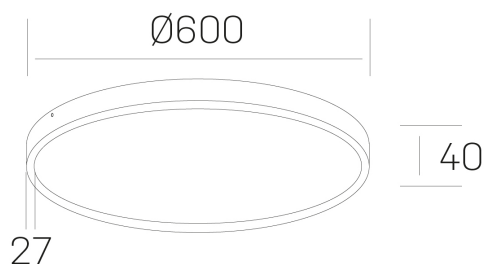

**disc slim**  
K51700.07.SR.BK-BK.OP.ST.8.40

#### GENERAL DETAILS

INSTALLATION	Surface
FINISHES ALUMINIUM	Black-Black
OPTIC COVER	Opal
LIGHT DIRECTION	Fixed
INT/EXT IP DEGREE	IP 43
MATERIAL	Aluminum
IK DEGREE	IK03
UTILIZATION	Indoor
WARRANTY	3 years

#### ELECTRICAL DETAILS

LAMP	LED
POWER	56 W
COLOUR TEMPERATURE	4000K
LUMINOUS FLUX	4900 Lm
EFFICACY DIMMING	88 Lm/W
DIMABLE	No Dim
DRIVER	Integrated
CLASS PROTECTION	II
COLOUR RENDERING INDEX	CRI >80
VOLTAGE	220-240 V
CURRENT INTENSITY	1400 mA
LIFE TIME	50.000 h

#### GENERAL DIMENSIONS

DIMENSIONS	Ø 600 mm
HEIGHT	h 40 mm
DIMENSIONES DE EMBALAJE	635 × 610 × 48 mm
PESO NETO	3.34

\*Please might expect a max.15% figure reduction in finishes other than white