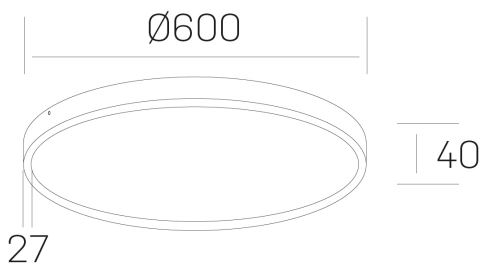

disc slim

K51700.07.SR.WH-WH.OP.ST.8.30

GENERAL DETAILS

INSTALLATION	Surface
FINISHES ALUMINIUM	White-White
OPTIC COVER	Opal
LIGHT DIRECTION	Fixed
INT/EXT IP DEGREE	IP 43
MATERIAL	Aluminum
IK DEGREE	IK03
UTILIZATION	Indoor
WARRANTY	5 years

ELECTRICAL DETAILS

LAMP	LED
POWER	56 W
COLOUR TEMPERATURE	3000K
LUMINOUS FLUX	4850 Lm
EFFICACY DIMMING	87 Lm/W
DIMABLE	No Dim
DRIVER	Integrated
CLASS PROTECTION	II
COLOUR RENDERING INDEX	CRI >80
VOLTAGE	220-240 V
CURRENT INTENSITY	1400 mA
LIFE TIME	50.000 h

GENERAL DIMENSIONS

DIMENSIONS	Ø 600 mm
HEIGHT	h 40 mm
DIMENSIONES DE EMBALAJE	635 × 610 × 48 mm
PESO NETO	3.34

*Please might expect a max.15% figure reduction in finishes other than white