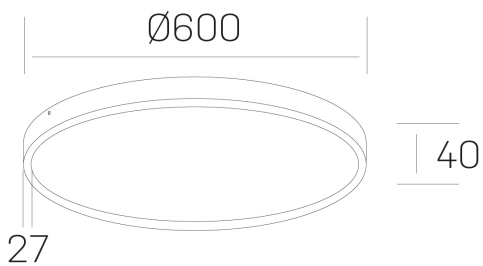

disc slim
K51700.07.SR.WH-WH.OP.ST.8.30

GENERAL DETAILS

INSTALLATION	Surface
FINISHES ALUMINIUM	White-White
OPTIC COVER	Opal
LIGHT DIRECTION	Fixed
INT/EXT IP DEGREE	IP 43
MATERIAL	Aluminum
IK DEGREE	IK03
UTILIZATION	Indoor
WARRANTY	5 years

ELECTRICAL DETAILS

LAMP	LED
POWER	56 W
COLOUR TEMPERATURE	3000K
LUMINOUS FLUX	4850 Lm
EFFICACY DIMMING	87 Lm/W
DIMABLE	No Dim
DRIVER	Integrated
CLASS PROTECTION	II
COLOUR RENDERING INDEX	CRI >80
VOLTAGE	220-240 V
CURRENT INTENSITY	1400 mA
LIFE TIME	50.000 h

GENERAL DIMENSIONS

DIMENSIONS	Ø 600 mm
HEIGHT	h 40 mm
DIMENSIONES DE EMBALAJE	N/A

*Please might expect a max.15% figure reduction in finishes other than white