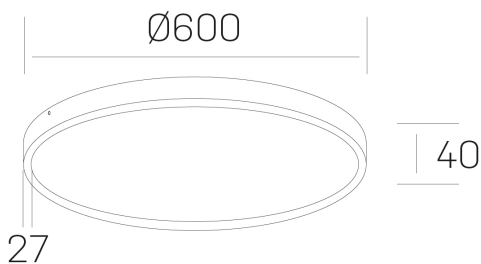

disc slim
K51700.07.SR.WH-WH.OP.ST.8.30

GENERAL DETAILS

INSTALLATION	Surface
FINISHES ALUMINIUM	White-White
OPTIC COVER	Opal
LIGHT DIRECTION	Fixed
INT/EXT IP DEGREE	IP 43
MATERIAL	Aluminum
IK DEGREE	IK03
UTILIZATION	Indoor
WARRANTY	3 years

ELECTRICAL DETAILS

LAMP	LED
POWER	56 W
COLOUR TEMPERATURE	3000K
LUMINOUS FLUX	4850 Lm
EFFICACY DIMMING	87 Lm/W
DIMABLE	No Dim
DRIVER	Integrated
CLASS PROTECTION	II
COLOUR RENDERING INDEX	CRI >80
VOLTAGE	220-240 V
CURRENT INTENSITY	1400 mA
LIFE TIME	50.000 h

GENERAL DIMENSIONS

DIMENSIONS	Ø 600 mm
HEIGHT	h 40 mm
DIMENSIONES DE EMBALAJE	635 × 610 × 48 mm
PESO NETO	3.34

*Please might expect a max.15% figure reduction in finishes other than white