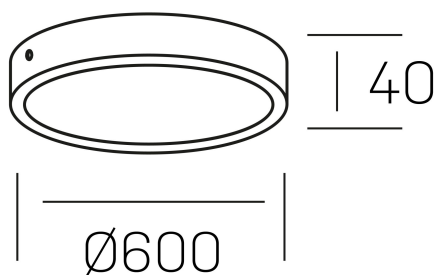

**disc slim**  
K51700.0.70.SR.BK-BK.OP.ST.8.40

#### GENERAL DETAILS

INSTALLATION	Surface
FINISHES ALUMINIUM	Black-Black
OPTIC COVER	Opal
LIGHT DIRECTION	Fixed
INT/EXT IP DEGREE	IP 43
MATERIAL	Aluminum
IK DEGREE	IK03
UTILIZATION	Indoor
WARRANTY	3 years

#### ELECTRICAL DETAILS

LAMP	LED
POWER	56 W
COLOUR TEMPERATURE	4000K
LUMINOUS FLUX	4900 Lm
EFFICACY DIMMING	88 Lm/W
DIMABLE	No Dim
DRIVER	Integrated
CLASS PROTECTION	II
COLOUR RENDERING INDEX	CRI >80
VOLTAGE	220-240 V
FRECUENCIA	50-60 Hz
CURRENT INTENSITY	1400 mA
LIFE TIME	35.000 h

#### GENERAL DIMENSIONS

DIMENSIONS	Ø 600 mm
HEIGHT	h 40 mm
DIMENSIONES DE EMBALAJE	635 × 610 × 48 mm
PESO NETO	3.34

\*Please might expect a max.15% figure reduction in finishes other than white