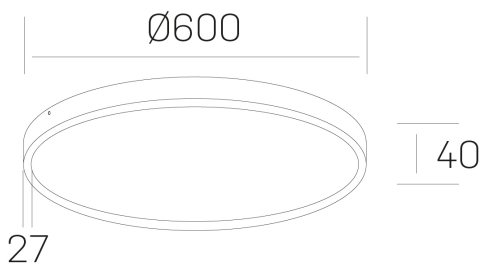

disc slim
K51700.0.70.SR.BK-BK.OP.ST.8.40

GENERAL DETAILS

INSTALLATION	Surface
FINISHES ALUMINIUM	Black-Black
OPTIC COVER	Opal
LIGHT DIRECTION	Fixed
INT/EXT IP DEGREE	IP 43
MATERIAL	Aluminum
IK DEGREE	IK03
UTILIZATION	Indoor
WARRANTY	3 years

ELECTRICAL DETAILS

LAMP	LED
POWER	56 W
COLOUR TEMPERATURE	4000K
LUMINOUS FLUX	4900 Lm
EFFICACY DIMMING	88 Lm/W
DIMABLE	No Dim
DRIVER	Integrated
CLASS PROTECTION	II
COLOUR RENDERING INDEX	CRI >80
VOLTAGE	220-240 V
CURRENT INTENSITY	1400 mA
LIFE TIME	50.000 h

GENERAL DIMENSIONS

DIMENSIONS	Ø 600 mm
HEIGHT	h 40 mm
DIMENSIONES DE EMBALAJE	635 × 610 × 48 mm
PESO NETO	334

*Please might expect a max.15% figure reduction in finishes other than white