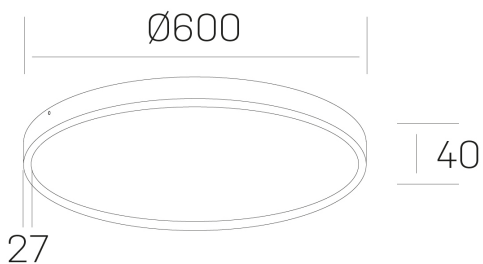

**disc slim**  
K51700.07.SR.BK-BK.OP.ST.8.30.PU

#### GENERAL DETAILS

INSTALLATION	Surface
FINISHES ALUMINIUM	Black-Black
OPTIC COVER	Opal
LIGHT DIRECTION	Fixed
INT/EXT IP DEGREE	IP 43
MATERIAL	Aluminum
IK DEGREE	IK03
UTILIZATION	Indoor
WARRANTY	3 years

#### ELECTRICAL DETAILS

LAMP	LED
POWER	56 W
COLOUR TEMPERATURE	3000K
LUMINOUS FLUX	4850 Lm
EFFICACY DIMMING	87 Lm/W
DIMABLE	Push
DRIVER	Integrated
CLASS PROTECTION	II
COLOUR RENDERING INDEX	CRI >80
VOLTAGE	220-240 V
CURRENT INTENSITY	1400 mA
LIFE TIME	50.000 h

#### GENERAL DIMENSIONS

DIMENSIONS	Ø 600 mm
HEIGHT	h 40 mm
DIMENSIONES DE EMBALAJE	635 × 610 × 48 mm
PESO NETO	3.34

\*Please might expect a max.15% figure reduction in finishes other than white