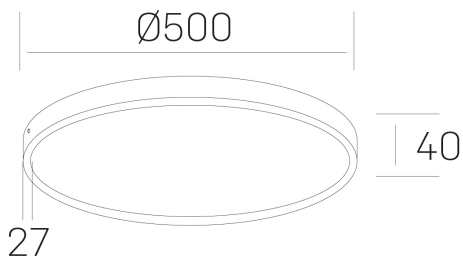

## disc slim

K51700.06.SR.WH-WH.OP.ST.8.40.PU

### GENERAL DETAILS

INSTALLATION	Surface
FINISHES ALUMINIUM	White-White
OPTIC COVER	Opal
LIGHT DIRECTION	Fixed
INT/EXT IP DEGREE	IP 43
MATERIAL	Aluminum
IK DEGREE	IK03
UTILIZATION	Indoor
WARRANTY	3 years

### ELECTRICAL DETAILS

LAMP	LED
POWER	48 W
COLOUR TEMPERATURE	4000K
LUMINOUS FLUX	4250 Lm
EFFICACY DIMMING	90 Lm/W
DIMABLE	Push
DRIVER	Integrated
CLASS PROTECTION	II
COLOUR RENDERING INDEX	CRI >80
VOLTAGE	220-240 V
CURRENT INTENSITY	1200 mA
LIFE TIME	50.000 h

### GENERAL DIMENSIONS

DIMENSIONS	Ø 500 mm
HEIGHT	h 40 mm
DIMENSIONES DE EMBALAJE	N/A

\*Please might expect a max.15% figure reduction in finishes other than white