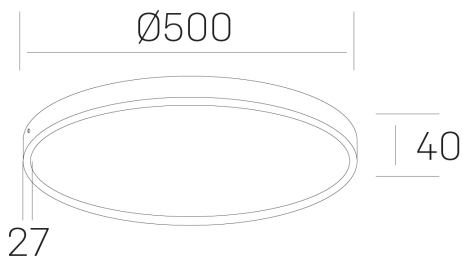

disc slim
K51700.06.SR.WH-WH.OP.ST.8.40.DA

GENERAL DETAILS

INSTALLATION	Surface
FINISHES ALUMINIUM	White-White
OPTIC COVER	Opal
LIGHT DIRECTION	Fixed
INT/EXT IP DEGREE	IP 43
MATERIAL	Aluminum
IK DEGREE	IK03
UTILIZATION	Indoor
WARRANTY	3 years

ELECTRICAL DETAILS

LAMP	LED
POWER	48 W
COLOUR TEMPERATURE	4000K
LUMINOUS FLUX	4250 Lm
EFFICACY DIMMING	90 Lm/W
DIMABLE	DALI
DRIVER	Integrated
CLASS PROTECTION	II
COLOUR RENDERING INDEX	CRI >80
VOLTAGE	220-240 V
CURRENT INTENSITY	1200 mA
LIFE TIME	50.000 h

GENERAL DIMENSIONS

DIMENSIONS	Ø 500 mm
HEIGHT	h 40 mm
DIMENSIONES DE EMBALAJE	N/A

*Please might expect a max.15% figure reduction in finishes other than white