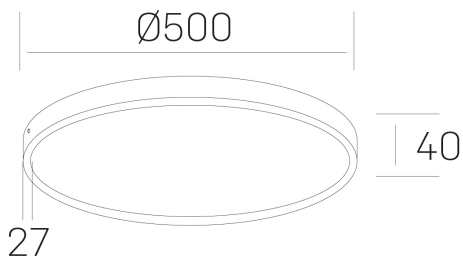

disc slim

K51700.06.SR.WH-WH.OP.ST.8.40.D1

GENERAL DETAILS

INSTALLATION	Surface
FINISHES ALUMINIUM	White-White
OPTIC COVER	Opal
LIGHT DIRECTION	Fixed
INT/EXT IP DEGREE	IP 43
MATERIAL	Aluminum
IK DEGREE	IK03
UTILIZATION	Indoor
WARRANTY	5 years

ELECTRICAL DETAILS

LAMP	LED
POWER	48 W
COLOUR TEMPERATURE	4000K
LUMINOUS FLUX	4250 Lm
EFFICACY DIMMING	90 Lm/W
DIMABLE	1.10v
DRIVER	Integrated
CLASS PROTECTION	II
COLOUR RENDERING INDEX	CRI >80
VOLTAGE	220-240 V
CURRENT INTENSITY	1200 mA
LIFE TIME	50.000 h

GENERAL DIMENSIONS

DIMENSIONS	Ø 500 mm
HEIGHT	h 40 mm
DIMENSIONES DE EMBALAJE	N/A

*Please might expect a max.15% figure reduction in finishes other than white