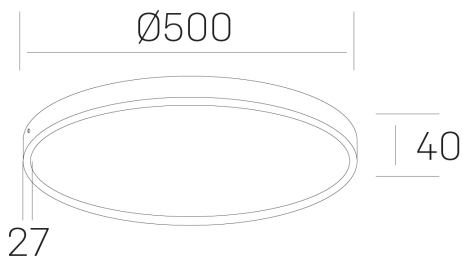

**disc slim**  
K51700.06.SR.WH-WH.OP.ST.8.40.D1

## GENERAL DETAILS

INSTALLATION	Surface
FINISHES ALUMINIUM	White-White
OPTIC COVER	Opal
LIGHT DIRECTION	Fixed
INT/EXT IP DEGREE	IP 43
MATERIAL	Aluminum
IK DEGREE	IK03
UTILIZATION	Indoor
WARRANTY	3 years

## ELECTRICAL DETAILS

LAMP	LED
POWER	48 W
COLOUR TEMPERATURE	4000K
LUMINOUS FLUX	4250 Lm
EFFICACY DIMMING	90 Lm/W
DIMABLE	1.10v
DRIVER	Integrated
CLASS PROTECTION	II
COLOUR RENDERING INDEX	CRI >80
VOLTAGE	220-240 V
CURRENT INTENSITY	1200 mA
LIFE TIME	50.000 h

## GENERAL DIMENSIONS

DIMENSIONS	Ø 500 mm
HEIGHT	h 40 mm
DIMENSIONES DE EMBALAJE	N/A

\*Please might expect a max.15% figure reduction in finishes other than white