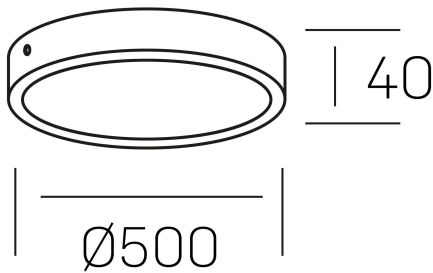

disc slim

K51700.06.SR.WH-WH.OP.ST.8.40.D1

GENERAL DETAILS

| | |
|--------------------|-------------|
| INSTALLATION | Surface |
| FINISHES ALUMINIUM | White-White |
| OPTIC COVER | Opal |
| LIGHT DIRECTION | Fixed |
| INT/EXT IP DEGREE | IP 43 |
| MATERIAL | Aluminum |
| IK DEGREE | IK03 |
| UTILIZATION | Indoor |
| WARRANTY | 3 years |

ELECTRICAL DETAILS

| | |
|------------------------|------------|
| LAMP | LED |
| POWER | 48 W |
| COLOUR TEMPERATURE | 4000K |
| LUMINOUS FLUX | 4250 Lm |
| EFFICACY DIMMING | 90 Lm/W |
| DIMABLE | 1.10v |
| DRIVER | Integrated |
| CLASS PROTECTION | II |
| COLOUR RENDERING INDEX | CRI >80 |
| VOLTAGE | 220-240 V |
| FRECUENCIA | 50-60 Hz |
| CURRENT INTENSITY | 1200 mA |
| LIFE TIME | 35.000 h |

GENERAL DIMENSIONS

| | |
|-------------------------|-------------------|
| DIMENSIONS | Ø 500 mm |
| HEIGHT | h 40 mm |
| DIMENSIONES DE EMBALAJE | 540 × 510 × 48 mm |
| PESO NETO | 2.42 |

*Please might expect a max.15% figure reduction in finishes other than white