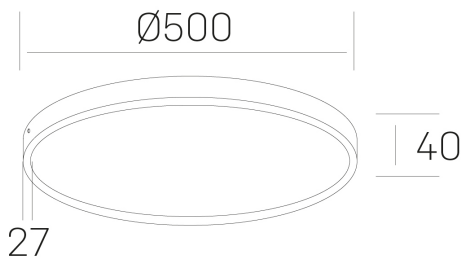

disc slim

K51700.06.SR.WH-WH.OP.ST.8.40

GENERAL DETAILS

INSTALLATION	Surface
FINISHES ALUMINIUM	White-White
OPTIC COVER	Opal
LIGHT DIRECTION	Fixed
INT/EXT IP DEGREE	IP 43
MATERIAL	Aluminum
IK DEGREE	IK03
UTILIZATION	Indoor
WARRANTY	3 years

ELECTRICAL DETAILS

LAMP	LED
POWER	48 W
COLOUR TEMPERATURE	4000K
LUMINOUS FLUX	4250 Lm
EFFICACY DIMMING	90 Lm/W
DIMABLE	No Dim
DRIVER	Integrated
CLASS PROTECTION	II
COLOUR RENDERING INDEX	CRI >80
VOLTAGE	220-240 V
CURRENT INTENSITY	1200 mA
LIFE TIME	50.000 h

GENERAL DIMENSIONS

DIMENSIONS	Ø 500 mm
HEIGHT	h 40 mm
DIMENSIONES DE EMBALAJE	N/A

*Please might expect a max.15% figure reduction in finishes other than white