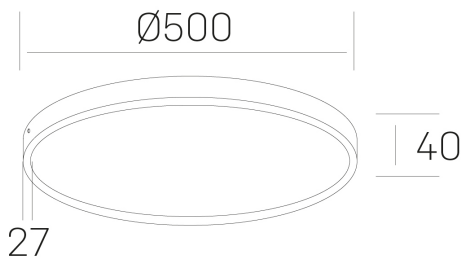

## disc slim

K51700.06.SR.WH-WH.OP.ST.8.40

### GENERAL DETAILS

INSTALLATION	Surface
FINISHES ALUMINIUM	White-White
OPTIC COVER	Opal
LIGHT DIRECTION	Fixed
INT/EXT IP DEGREE	IP 43
MATERIAL	Aluminum
IK DEGREE	IK03
UTILIZATION	Indoor
WARRANTY	5 years

### ELECTRICAL DETAILS

LAMP	LED
POWER	48 W
COLOUR TEMPERATURE	4000K
LUMINOUS FLUX	4250 Lm
EFFICACY DIMMING	90 Lm/W
DIMABLE	No Dim
DRIVER	Integrated
CLASS PROTECTION	II
COLOUR RENDERING INDEX	CRI >80
VOLTAGE	220-240 V
CURRENT INTENSITY	1200 mA
LIFE TIME	50.000 h

### GENERAL DIMENSIONS

DIMENSIONS	Ø 500 mm
HEIGHT	h 40 mm
DIMENSIONES DE EMBALAJE	N/A

\*Please might expect a max.15% figure reduction in finishes other than white