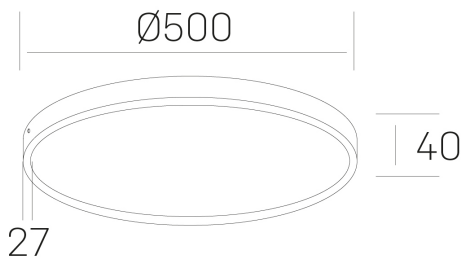

disc slim

K51700.06.SR.WH-WH.OP.ST.8.30.PU

GENERAL DETAILS

INSTALLATION	Surface
FINISHES ALUMINIUM	White-White
OPTIC COVER	Opal
LIGHT DIRECTION	Fixed
INT/EXT IP DEGREE	IP 43
MATERIAL	Aluminum
IK DEGREE	IK03
UTILIZATION	Indoor
WARRANTY	3 years

ELECTRICAL DETAILS

LAMP	LED
POWER	48 W
COLOUR TEMPERATURE	3000K
LUMINOUS FLUX	4200 Lm
EFFICACY DIMMING	89 Lm/W
DIMABLE	Push
DRIVER	Integrated
CLASS PROTECTION	II
COLOUR RENDERING INDEX	CRI >80
VOLTAGE	220-240 V
CURRENT INTENSITY	1200 mA
LIFE TIME	50.000 h

GENERAL DIMENSIONS

DIMENSIONS	Ø 500 mm
HEIGHT	h 40 mm
DIMENSIONES DE EMBALAJE	N/A

*Please might expect a max.15% figure reduction in finishes other than white