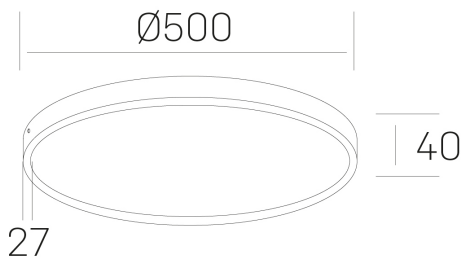

disc slim
K51700.06.SR.WH-WH.OP.ST.8.30.DA

GENERAL DETAILS

INSTALLATION	Surface
FINISHES ALUMINIUM	White-White
OPTIC COVER	Opal
LIGHT DIRECTION	Fixed
INT/EXT IP DEGREE	IP 43
MATERIAL	Aluminum
IK DEGREE	IK03
UTILIZATION	Indoor
WARRANTY	3 years

ELECTRICAL DETAILS

LAMP	LED
POWER	48 W
COLOUR TEMPERATURE	3000K
LUMINOUS FLUX	4200 Lm
EFFICACY DIMMING	89 Lm/W
DIMABLE	DALI
DRIVER	Integrated
CLASS PROTECTION	II
COLOUR RENDERING INDEX	CRI >80
VOLTAGE	220-240 V
CURRENT INTENSITY	1200 mA
LIFE TIME	50.000 h

GENERAL DIMENSIONS

DIMENSIONS	Ø 500 mm
HEIGHT	h 40 mm
DIMENSIONES DE EMBALAJE	N/A

*Please might expect a max.15% figure reduction in finishes other than white