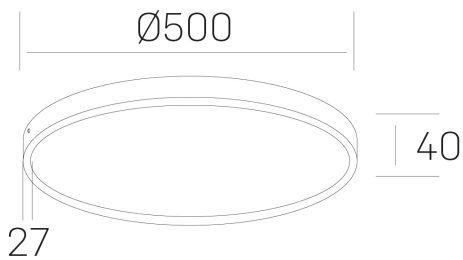

disc slim

K51700.06.SR.WH-WH.OP.ST.8.30

GENERAL DETAILS

INSTALLATION	Surface
FINISHES ALUMINIUM	White-White
OPTIC COVER	Opal
LIGHT DIRECTION	Fixed
INT/EXT IP DEGREE	IP 43
MATERIAL	Aluminum
IK DEGREE	IK03
UTILIZATION	Indoor
WARRANTY	3 years

ELECTRICAL DETAILS

LAMP	LED
POWER	48 W
COLOUR TEMPERATURE	3000K
LUMINOUS FLUX	4200 Lm
EFFICACY DIMMING	89 Lm/W
DIMABLE	No Dim
DRIVER	Integrated
CLASS PROTECTION	II
COLOUR RENDERING INDEX	CRI >80
VOLTAGE	220-240 V
CURRENT INTENSITY	1200 mA
LIFE TIME	50.000 h

GENERAL DIMENSIONS

DIMENSIONS	Ø 500 mm
HEIGHT	h 40 mm
DIMENSIONES DE EMBALAJE	N/A

*Please might expect a max.15% figure reduction in finishes other than white