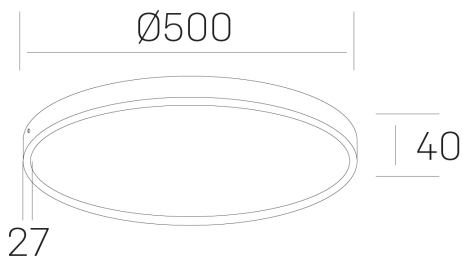

**disc slim**  
K51700.06.SR.BK-BK.OP.ST.8.40.PU

#### GENERAL DETAILS

INSTALLATION	Surface
FINISHES ALUMINIUM	Black-Black
OPTIC COVER	Opal
LIGHT DIRECTION	Fixed
INT/EXT IP DEGREE	IP 43
MATERIAL	Aluminum
IK DEGREE	IK03
UTILIZATION	Indoor
WARRANTY	5 years

#### ELECTRICAL DETAILS

LAMP	LED
POWER	48 W
COLOUR TEMPERATURE	4000K
LUMINOUS FLUX	4250 Lm
EFFICACY DIMMING	90 Lm/W
DIMABLE	Push
DRIVER	Integrated
CLASS PROTECTION	II
COLOUR RENDERING INDEX	CRI >80
VOLTAGE	220-240 V
CURRENT INTENSITY	1200 mA
LIFE TIME	50.000 h

#### GENERAL DIMENSIONS

DIMENSIONS	Ø 500 mm
HEIGHT	h 40 mm
DIMENSIONES DE EMBALAJE	N/A

\*Please might expect a max.15% figure reduction in finishes other than white