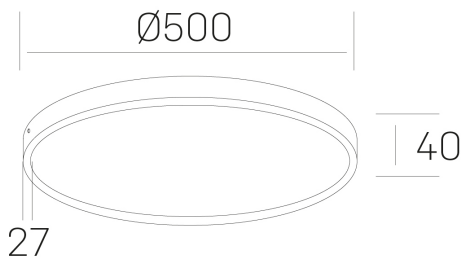

disc slim
K51700.06.SR.BK-BK.OP.ST.8.40.D1

GENERAL DETAILS

INSTALLATION	Surface
FINISHES ALUMINIUM	Black-Black
OPTIC COVER	Opal
LIGHT DIRECTION	Fixed
INT/EXT IP DEGREE	IP 43
MATERIAL	Aluminum
IK DEGREE	IK03
UTILIZATION	Indoor
WARRANTY	3 years

ELECTRICAL DETAILS

LAMP	LED
POWER	48 W
COLOUR TEMPERATURE	4000K
LUMINOUS FLUX	4250 Lm
EFFICACY DIMMING	90 Lm/W
DIMABLE	1.10v
DRIVER	Integrated
CLASS PROTECTION	II
COLOUR RENDERING INDEX	CRI >80
VOLTAGE	220-240 V
CURRENT INTENSITY	1200 mA
LIFE TIME	50.000 h

GENERAL DIMENSIONS

DIMENSIONS	Ø 500 mm
HEIGHT	h 40 mm
DIMENSIONES DE EMBALAJE	N/A

*Please might expect a max.15% figure reduction in finishes other than white