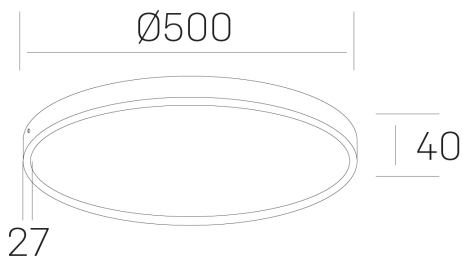

disc slim
K51700.06.SR.BK-BK.OP.ST.8.30.PU

GENERAL DETAILS

INSTALLATION	Surface
FINISHES ALUMINIUM	Black-Black
OPTIC COVER	Opal
LIGHT DIRECTION	Fixed
INT/EXT IP DEGREE	IP 43
MATERIAL	Aluminum
IK DEGREE	IK03
UTILIZATION	Indoor
WARRANTY	3 years

ELECTRICAL DETAILS

LAMP	LED
POWER	48 W
COLOUR TEMPERATURE	3000K
LUMINOUS FLUX	4200 Lm
EFFICACY DIMMING	89 Lm/W
DIMABLE	Push
DRIVER	Integrated
CLASS PROTECTION	II
COLOUR RENDERING INDEX	CRI >80
VOLTAGE	220-240 V
CURRENT INTENSITY	1200 mA
LIFE TIME	50.000 h

GENERAL DIMENSIONS

DIMENSIONS	Ø 500 mm
HEIGHT	h 40 mm
DIMENSIONES DE EMBALAJE	N/A

*Please might expect a max.15% figure reduction in finishes other than white