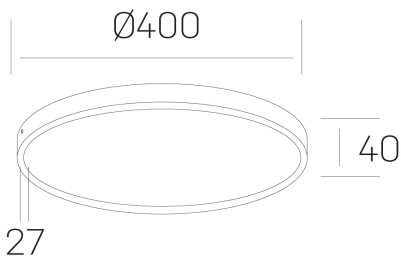

## disc slim

K51700.05.SR.WH-WH.OP.ST.8.40.PU

### GENERAL DETAILS

INSTALLATION	Surface
FINISHES ALUMINIUM	White-White
OPTIC COVER	Opal
LIGHT DIRECTION	Fixed
INT/EXT IP DEGREE	IP 43
MATERIAL	Aluminum
IK DEGREE	IK03
UTILIZATION	Indoor
WARRANTY	3 years

### ELECTRICAL DETAILS

LAMP	LED
POWER	38 W
COLOUR TEMPERATURE	4000K
LUMINOUS FLUX	3500 Lm
EFFICACY DIMMING	98 Lm/W
DIMABLE	Push
DRIVER	Integrated
CLASS PROTECTION	II
COLOUR RENDERING INDEX	CRI >80
VOLTAGE	220-240 V
CURRENT INTENSITY	900 mA
LIFE TIME	50.000 h

### GENERAL DIMENSIONS

DIMENSIONS	Ø 400 mm
HEIGHT	h 40 mm
DIMENSIONES DE EMBALAJE	N/A

\*Please might expect a max.15% figure reduction in finishes other than white