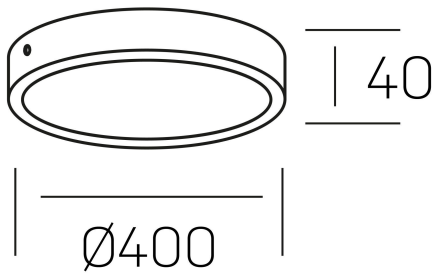

disc slim

K51700.05.SR.WH-WH.OP.ST.8.40.PU

GENERAL DETAILS

INSTALLATION	Surface
FINISHES ALUMINIUM	White-White
OPTIC COVER	Opal
LIGHT DIRECTION	Fixed
INT/EXT IP DEGREE	IP 43
MATERIAL	Aluminum
IK DEGREE	IK03
UTILIZATION	Indoor
WARRANTY	3 years

ELECTRICAL DETAILS

LAMP	LED
POWER	38 W
COLOUR TEMPERATURE	4000K
LUMINOUS FLUX	3500 Lm
EFFICACY DIMMING	98 Lm/W
DIMABLE	Push
DRIVER	Integrated
CLASS PROTECTION	II
COLOUR RENDERING INDEX	CRI >80
VOLTAGE	220-240 V
FRECUENCIA	50-60 Hz
CURRENT INTENSITY	900 mA
LIFE TIME	35.000 h

GENERAL DIMENSIONS

DIMENSIONS	Ø 400 mm
HEIGHT	h 40 mm
DIMENSIONES DE EMBALAJE	425 × 410 × 45 mm
PESO NETO	1.56

*Please might expect a max.15% figure reduction in finishes other than white