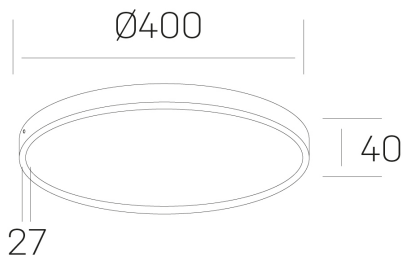

disc slim
K51700.05.SR.WH-WH.OP.ST.8.40.DA

GENERAL DETAILS

INSTALLATION	Surface
FINISHES ALUMINIUM	White-White
OPTIC COVER	Opal
LIGHT DIRECTION	Fixed
INT/EXT IP DEGREE	IP 43
MATERIAL	Aluminum
IK DEGREE	IK03
UTILIZATION	Indoor
WARRANTY	3 years

ELECTRICAL DETAILS

LAMP	LED
POWER	38 W
COLOUR TEMPERATURE	4000K
LUMINOUS FLUX	3500 Lm
EFFICACY DIMMING	98 Lm/W
DIMABLE	DALI
DRIVER	Integrated
CLASS PROTECTION	II
COLOUR RENDERING INDEX	CRI >80
VOLTAGE	220-240 V
CURRENT INTENSITY	900 mA
LIFE TIME	50.000 h

GENERAL DIMENSIONS

DIMENSIONS	Ø 400 mm
HEIGHT	h 40 mm
DIMENSIONES DE EMBALAJE	N/A

*Please might expect a max.15% figure reduction in finishes other than white