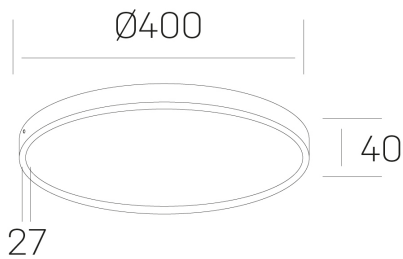

## disc slim

K51700.05.SR.WH-WH.OP.ST.8.40.D1

### GENERAL DETAILS

INSTALLATION	Surface
FINISHES ALUMINIUM	White-White
OPTIC COVER	Opal
LIGHT DIRECTION	Fixed
INT/EXT IP DEGREE	IP 43
MATERIAL	Aluminum
IK DEGREE	IK03
UTILIZATION	Indoor
WARRANTY	3 years

### ELECTRICAL DETAILS

LAMP	LED
POWER	38 W
COLOUR TEMPERATURE	4000K
LUMINOUS FLUX	3500 Lm
EFFICACY DIMMING	98 Lm/W
DIMABLE	1.10v
DRIVER	Integrated
CLASS PROTECTION	II
COLOUR RENDERING INDEX	CRI >80
VOLTAGE	220-240 V
CURRENT INTENSITY	900 mA
LIFE TIME	50.000 h

### GENERAL DIMENSIONS

DIMENSIONS	Ø 400 mm
HEIGHT	h 40 mm
DIMENSIONES DE EMBALAJE	N/A

\*Please might expect a max.15% figure reduction in finishes other than white