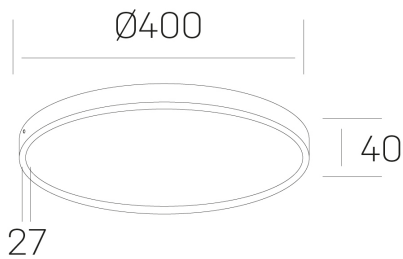

disc slim

K51700.05.SR.WH-WH.OP.ST.8.40.D1

GENERAL DETAILS

INSTALLATION	Surface
FINISHES ALUMINIUM	White-White
OPTIC COVER	Opal
LIGHT DIRECTION	Fixed
INT/EXT IP DEGREE	IP 43
MATERIAL	Aluminum
IK DEGREE	IK03
UTILIZATION	Indoor
WARRANTY	5 years

ELECTRICAL DETAILS

LAMP	LED
POWER	38 W
COLOUR TEMPERATURE	4000K
LUMINOUS FLUX	3500 Lm
EFFICACY DIMMING	98 Lm/W
DIMABLE	1.10v
DRIVER	Integrated
CLASS PROTECTION	II
COLOUR RENDERING INDEX	CRI >80
VOLTAGE	220-240 V
CURRENT INTENSITY	900 mA
LIFE TIME	50.000 h

GENERAL DIMENSIONS

DIMENSIONS	Ø 400 mm
HEIGHT	h 40 mm
DIMENSIONES DE EMBALAJE	N/A

*Please might expect a max.15% figure reduction in finishes other than white