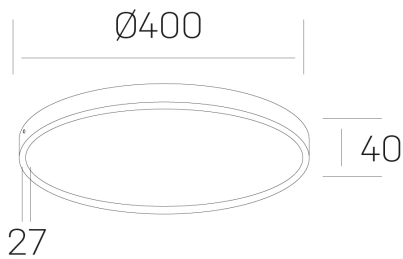

**disc slim**  
K51700.05.SR.WH-WH.OP.ST.8.40

#### GENERAL DETAILS

INSTALLATION	Surface
FINISHES ALUMINIUM	White-White
OPTIC COVER	Opal
LIGHT DIRECTION	Fixed
INT/EXT IP DEGREE	IP 43
MATERIAL	Aluminum
IK DEGREE	IK03
UTILIZATION	Indoor
WARRANTY	3 years

#### ELECTRICAL DETAILS

LAMP	LED
POWER	38 W
COLOUR TEMPERATURE	4000K
LUMINOUS FLUX	3500 Lm
EFFICACY DIMMING	98 Lm/W
DIMABLE	No Dim
DRIVER	Integrated
CLASS PROTECTION	II
COLOUR RENDERING INDEX	CRI >80
VOLTAGE	220-240 V
CURRENT INTENSITY	900 mA
LIFE TIME	50.000 h

#### GENERAL DIMENSIONS

DIMENSIONS	Ø 400 mm
HEIGHT	h 40 mm
DIMENSIONES DE EMBALAJE	N/A

\*Please might expect a max.15% figure reduction in finishes other than white