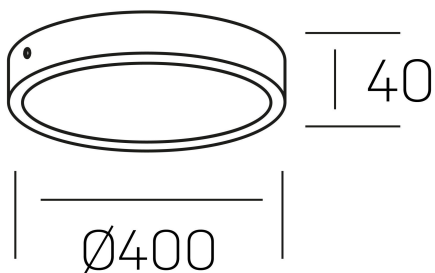

disc slim
K51700.05.SR.WH-WH.OP.ST.8.40

GENERAL DETAILS

INSTALLATION	Surface
FINISHES ALUMINIUM	White-White
OPTIC COVER	Opal
LIGHT DIRECTION	Fixed
INT/EXT IP DEGREE	IP 43
MATERIAL	Aluminum
IK DEGREE	IK03
UTILIZATION	Indoor
WARRANTY	3 years

ELECTRICAL DETAILS

LAMP	LED
POWER	38 W
COLOUR TEMPERATURE	4000K
LUMINOUS FLUX	3500 Lm
EFFICACY DIMMING	98 Lm/W
DIMABLE	No Dim
DRIVER	Integrated
CLASS PROTECTION	II
COLOUR RENDERING INDEX	CRI >80
VOLTAGE	220-240 V
FRECUENCIA	50-60 Hz
CURRENT INTENSITY	900 mA
LIFE TIME	35.000 h

GENERAL DIMENSIONS

DIMENSIONS	Ø 400 mm
HEIGHT	h 40 mm
DIMENSIONES DE EMBALAJE	425 × 410 × 45 mm
PESO NETO	1.56

*Please might expect a max.15% figure reduction in finishes other than white