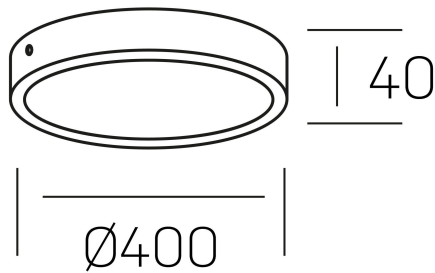

## disc slim

K51700.05.SR.WH-WH.OP.ST.8.30.PU

### GENERAL DETAILS

INSTALLATION	Surface
FINISHES ALUMINIUM	White-White
OPTIC COVER	Opal
LIGHT DIRECTION	Fixed
INT/EXT IP DEGREE	IP 43
MATERIAL	Aluminum
IK DEGREE	IK03
UTILIZATION	Indoor
WARRANTY	3 years

### ELECTRICAL DETAILS

LAMP	LED
POWER	38 W
COLOUR TEMPERATURE	3000K
LUMINOUS FLUX	3450 Lm
EFFICACY DIMMING	97 Lm/W
DIMABLE	Push
DRIVER	Integrated
CLASS PROTECTION	II
COLOUR RENDERING INDEX	CRI >80
VOLTAGE	220-240 V
FRECUENCIA	50-60 Hz
CURRENT INTENSITY	900 mA
LIFE TIME	35.000 h

### GENERAL DIMENSIONS

DIMENSIONS	Ø 400 mm
HEIGHT	h 40 mm
DIMENSIONES DE EMBALAJE	425 × 410 × 45 mm
PESO NETO	1.56

\*Please might expect a max.15% figure reduction in finishes other than white