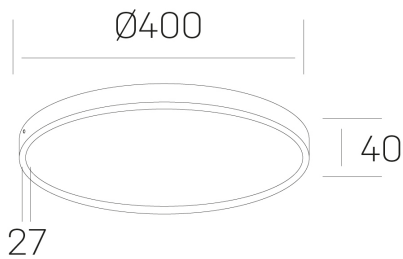

disc slim

K51700.05.SR.WH-WH.OP.ST.8.30.PU

GENERAL DETAILS

INSTALLATION	Surface
FINISHES ALUMINIUM	White-White
OPTIC COVER	Opal
LIGHT DIRECTION	Fixed
INT/EXT IP DEGREE	IP 43
MATERIAL	Aluminum
IK DEGREE	IK03
UTILIZATION	Indoor
WARRANTY	3 years

ELECTRICAL DETAILS

LAMP	LED
POWER	38 W
COLOUR TEMPERATURE	3000K
LUMINOUS FLUX	3450 Lm
EFFICACY DIMMING	97 Lm/W
DIMABLE	Push
DRIVER	Integrated
CLASS PROTECTION	II
COLOUR RENDERING INDEX	CRI >80
VOLTAGE	220-240 V
CURRENT INTENSITY	900 mA
LIFE TIME	50.000 h

GENERAL DIMENSIONS

DIMENSIONS	Ø 400 mm
HEIGHT	h 40 mm
DIMENSIONES DE EMBALAJE	N/A

*Please might expect a max.15% figure reduction in finishes other than white