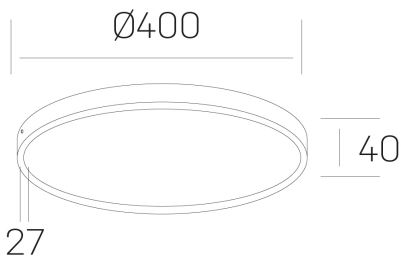

disc slim

K51700.05.SR.WH-WH.OP.ST.8.30.PU

GENERAL DETAILS

INSTALLATION	Surface
FINISHES ALUMINIUM	White-White
OPTIC COVER	Opal
LIGHT DIRECTION	Fixed
INT/EXT IP DEGREE	IP 43
MATERIAL	Aluminum
IK DEGREE	IK03
UTILIZATION	Indoor
WARRANTY	5 years

ELECTRICAL DETAILS

LAMP	LED
POWER	38 W
COLOUR TEMPERATURE	3000K
LUMINOUS FLUX	3450 Lm
EFFICACY DIMMING	97 Lm/W
DIMABLE	Push
DRIVER	Integrated
CLASS PROTECTION	II
COLOUR RENDERING INDEX	CRI >80
VOLTAGE	220-240 V
CURRENT INTENSITY	900 mA
LIFE TIME	50.000 h

GENERAL DIMENSIONS

DIMENSIONS	Ø 400 mm
HEIGHT	h 40 mm
DIMENSIONES DE EMBALAJE	N/A

*Please might expect a max.15% figure reduction in finishes other than white