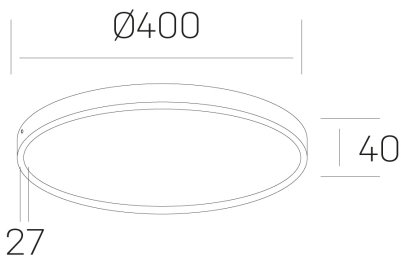

**disc slim**  
K51700.05.SR.WH-WH.OP.ST.8.30.DA

#### GENERAL DETAILS

INSTALLATION	Surface
FINISHES ALUMINIUM	White-White
OPTIC COVER	Opal
LIGHT DIRECTION	Fixed
INT/EXT IP DEGREE	IP 43
MATERIAL	Aluminum
IK DEGREE	IK03
UTILIZATION	Indoor
WARRANTY	3 years

#### ELECTRICAL DETAILS

LAMP	LED
POWER	38 W
COLOUR TEMPERATURE	3000K
LUMINOUS FLUX	3450 Lm
EFFICACY DIMMING	97 Lm/W
DIMABLE	DALI
DRIVER	Integrated
CLASS PROTECTION	II
COLOUR RENDERING INDEX	CRI >80
VOLTAGE	220-240 V
CURRENT INTENSITY	900 mA
LIFE TIME	50.000 h

#### GENERAL DIMENSIONS

DIMENSIONS	Ø 400 mm
HEIGHT	h 40 mm
DIMENSIONES DE EMBALAJE	N/A

\*Please might expect a max.15% figure reduction in finishes other than white