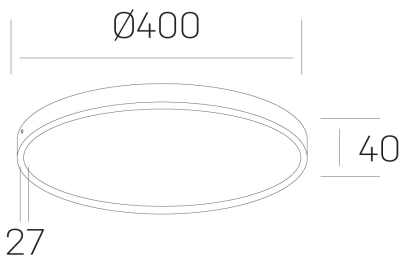

## disc slim

K51700.05.SR.WH-WH.OP.ST.8.30.D1

### GENERAL DETAILS

INSTALLATION	Surface
FINISHES ALUMINIUM	White-White
OPTIC COVER	Opal
LIGHT DIRECTION	Fixed
INT/EXT IP DEGREE	IP 43
MATERIAL	Aluminum
IK DEGREE	IK03
UTILIZATION	Indoor
WARRANTY	3 years

### ELECTRICAL DETAILS

LAMP	LED
POWER	38 W
COLOUR TEMPERATURE	3000K
LUMINOUS FLUX	3450 Lm
EFFICACY DIMMING	97 Lm/W
DIMABLE	1.10v
DRIVER	Integrated
CLASS PROTECTION	II
COLOUR RENDERING INDEX	CRI >80
VOLTAGE	220-240 V
CURRENT INTENSITY	900 mA
LIFE TIME	50.000 h

### GENERAL DIMENSIONS

DIMENSIONS	Ø 400 mm
HEIGHT	h 40 mm
DIMENSIONES DE EMBALAJE	N/A

\*Please might expect a max.15% figure reduction in finishes other than white