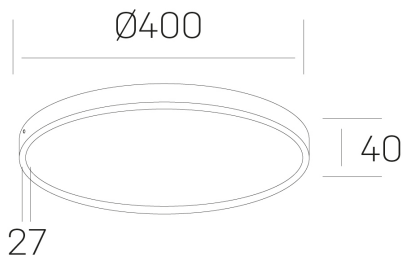

**disc slim**  
K51700.05.SR.WH-WH.OP.ST.8.30

#### GENERAL DETAILS

INSTALLATION	Surface
FINISHES ALUMINIUM	White-White
OPTIC COVER	Opal
LIGHT DIRECTION	Fixed
INT/EXT IP DEGREE	IP 43
MATERIAL	Aluminum
IK DEGREE	IK03
UTILIZATION	Indoor
WARRANTY	3 years

#### ELECTRICAL DETAILS

LAMP	LED
POWER	38 W
COLOUR TEMPERATURE	3000K
LUMINOUS FLUX	3450 Lm
EFFICACY DIMMING	97 Lm/W
DIMABLE	No Dim
DRIVER	Integrated
CLASS PROTECTION	II
COLOUR RENDERING INDEX	CRI >80
VOLTAGE	220-240 V
CURRENT INTENSITY	900 mA
LIFE TIME	50.000 h

#### GENERAL DIMENSIONS

DIMENSIONS	Ø 400 mm
HEIGHT	h 40 mm
DIMENSIONES DE EMBALAJE	N/A

\*Please might expect a max.15% figure reduction in finishes other than white