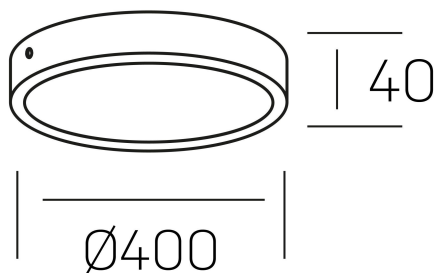

disc slim
K51700.05.SR.BK-BK.OP.ST.8.40.D1

GENERAL DETAILS

| | |
|--------------------|-------------|
| INSTALLATION | Surface |
| FINISHES ALUMINIUM | Black-Black |
| OPTIC COVER | Opal |
| LIGHT DIRECTION | Fixed |
| INT/EXT IP DEGREE | IP 43 |
| MATERIAL | Aluminum |
| IK DEGREE | IK03 |
| UTILIZATION | Indoor |
| WARRANTY | 3 years |

ELECTRICAL DETAILS

| | |
|------------------------|------------|
| LAMP | LED |
| POWER | 38 W |
| COLOUR TEMPERATURE | 4000K |
| LUMINOUS FLUX | 3500 Lm |
| EFFICACY DIMMING | 98 Lm/W |
| DIMABLE | 1.10v |
| DRIVER | Integrated |
| CLASS PROTECTION | II |
| COLOUR RENDERING INDEX | CRI >80 |
| VOLTAGE | 220-240 V |
| FRECUENCIA | 50-60 Hz |
| CURRENT INTENSITY | 900 mA |
| LIFE TIME | 35.000 h |

GENERAL DIMENSIONS

| | |
|-------------------------|-------------------|
| DIMENSIONS | Ø 400 mm |
| HEIGHT | h 40 mm |
| DIMENSIONES DE EMBALAJE | 425 × 410 × 45 mm |
| PESO NETO | 1.56 |

*Please might expect a max.15% figure reduction in finishes other than white