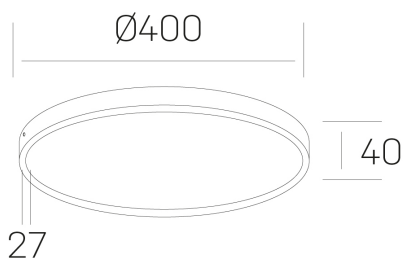

**disc slim**  
K51700.05.SR.BK-BK.OP.ST.8.40

#### GENERAL DETAILS

INSTALLATION	Surface
FINISHES ALUMINIUM	Black-Black
OPTIC COVER	Opal
LIGHT DIRECTION	Fixed
INT/EXT IP DEGREE	IP 43
MATERIAL	Aluminum
IK DEGREE	IK03
UTILIZATION	Indoor
WARRANTY	3 years

#### ELECTRICAL DETAILS

LAMP	LED
POWER	38 W
COLOUR TEMPERATURE	4000K
LUMINOUS FLUX	3500 Lm
EFFICACY DIMMING	98 Lm/W
DIMABLE	No Dim
DRIVER	Integrated
CLASS PROTECTION	II
COLOUR RENDERING INDEX	CRI >80
VOLTAGE	220-240 V
CURRENT INTENSITY	900 mA
LIFE TIME	50.000 h

#### GENERAL DIMENSIONS

DIMENSIONS	Ø 400 mm
HEIGHT	h 40 mm
DIMENSIONES DE EMBALAJE	N/A

\*Please might expect a max.15% figure reduction in finishes other than white