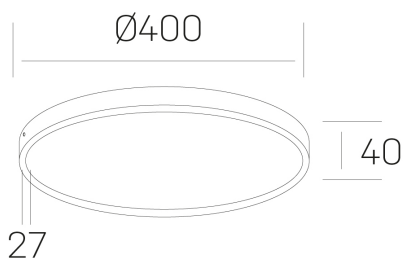

**disc slim**  
K51700.05.SR.BK-BK.OP.ST.8.30.PU

#### GENERAL DETAILS

INSTALLATION	Surface
FINISHES ALUMINIUM	Black-Black
OPTIC COVER	Opal
LIGHT DIRECTION	Fixed
INT/EXT IP DEGREE	IP 43
MATERIAL	Aluminum
IK DEGREE	IK03
UTILIZATION	Indoor
WARRANTY	3 years

#### ELECTRICAL DETAILS

LAMP	LED
POWER	38 W
COLOUR TEMPERATURE	3000K
LUMINOUS FLUX	3450 Lm
EFFICACY DIMMING	97 Lm/W
DIMABLE	Push
DRIVER	Integrated
CLASS PROTECTION	II
COLOUR RENDERING INDEX	CRI >80
VOLTAGE	220-240 V
CURRENT INTENSITY	900 mA
LIFE TIME	50.000 h

#### GENERAL DIMENSIONS

DIMENSIONS	Ø 400 mm
HEIGHT	h 40 mm
DIMENSIONES DE EMBALAJE	N/A

\*Please might expect a max.15% figure reduction in finishes other than white