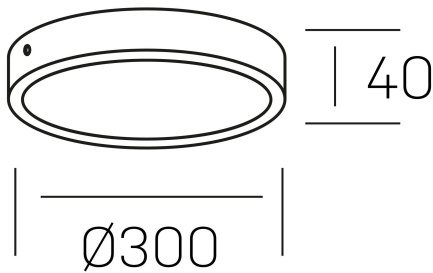

## disc slim

K51700.04.SR.WH-WH.OP.ST.8.40.PU

### GENERAL DETAILS

INSTALLATION	Surface
FINISHES ALUMINIUM	White-White
OPTIC COVER	Opal
LIGHT DIRECTION	Fixed
INT/EXT IP DEGREE	IP 43
MATERIAL	Aluminum
IK DEGREE	IK03
UTILIZATION	Indoor
WARRANTY	3 years

### ELECTRICAL DETAILS

LAMP	LED
POWER	24 W
COLOUR TEMPERATURE	4000K
LUMINOUS FLUX	2400 Lm
EFFICACY DIMMING	100 Lm/W
DIMABLE	Push
DRIVER	Integrated
CLASS PROTECTION	II
COLOUR RENDERING INDEX	CRI >80
VOLTAGE	220-240 V
FRECUENCIA	50-60 Hz
CURRENT INTENSITY	600 mA
LIFE TIME	35.000 h

### GENERAL DIMENSIONS

DIMENSIONS	Ø 300 mm
HEIGHT	h 40 mm
DIMENSIONES DE EMBALAJE	310 × 350 × 45 mm
PESO NETO	0.82

\*Please might expect a max.15% figure reduction in finishes other than white