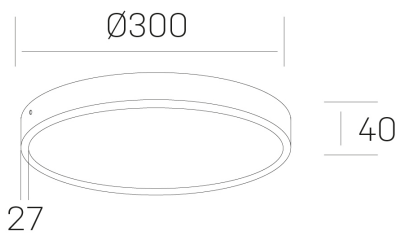

disc slim

K51700.04.SR.WH-WH.OP.ST.8.40.PU

GENERAL DETAILS

INSTALLATION	Surface
FINISHES ALUMINIUM	White-White
OPTIC COVER	Opal
LIGHT DIRECTION	Fixed
INT/EXT IP DEGREE	IP 43
MATERIAL	Aluminum
IK DEGREE	IK03
UTILIZATION	Indoor
WARRANTY	3 years

ELECTRICAL DETAILS

LAMP	LED
POWER	24W
COLOUR TEMPERATURE	4000K
LUMINOUS FLUX	2400 Lm
EFFICACY DIMMING	100 Lm/W
DIMABLE	Push
DRIVER	Integrated
CLASS PROTECTION	II
COLOUR RENDERING INDEX	CRI >80
VOLTAGE	220-240 V
CURRENT INTENSITY	600 mA
LIFE TIME	50.000 h

GENERAL DIMENSIONS

DIMENSIONS	Ø 300 mm
HEIGHT	h 40 mm
DIMENSIONES DE EMBALAJE	N/A

*Please might expect a max.15% figure reduction in finishes other than white