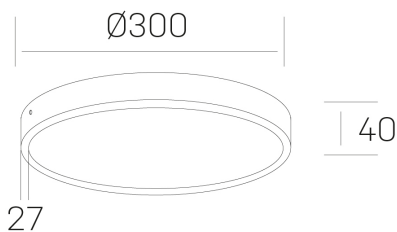

disc slim

K51700.04.SR.WH-WH.OP.ST.8.40.PC

GENERAL DETAILS

INSTALLATION	Surface
FINISHES ALUMINIUM	White-White
OPTIC COVER	Opal
LIGHT DIRECTION	Fixed
INT/EXT IP DEGREE	IP 43
MATERIAL	Aluminum
IK DEGREE	IK03
UTILIZATION	Indoor
WARRANTY	3 years

ELECTRICAL DETAILS

LAMP	LED
POWER	24W
COLOUR TEMPERATURE	4000K
LUMINOUS FLUX	2400 Lm
EFFICACY DIMMING	100 Lm/W
DIMABLE	PHASE CUT
DRIVER	Remote
CLASS PROTECTION	II
COLOUR RENDERING INDEX	CRI >80
VOLTAGE	220-240 V
CURRENT INTENSITY	600 mA
LIFE TIME	50.000 h

GENERAL DIMENSIONS

DIMENSIONS	Ø 300 mm
HEIGHT	h 40 mm
DIMENSIONES DE EMBALAJE	N/A

*Please might expect a max.15% figure reduction in finishes other than white