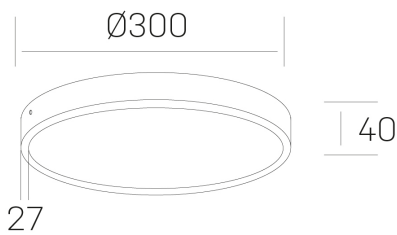

**disc slim**  
K51700.04.SR.WH-WH.OP.ST.8.40.PC

## GENERAL DETAILS

INSTALLATION	Surface
FINISHES ALUMINIUM	White-White
OPTIC COVER	Opal
LIGHT DIRECTION	Fixed
INT/EXT IP DEGREE	IP 43
MATERIAL	Aluminum
IK DEGREE	IK03
UTILIZATION	Indoor
WARRANTY	5 years

## ELECTRICAL DETAILS

LAMP	LED
POWER	24W
COLOUR TEMPERATURE	4000K
LUMINOUS FLUX	2400 Lm
EFFICACY DIMMING	100 Lm/W
DIMABLE	PHASE CUT
DRIVER	Remote
CLASS PROTECTION	II
COLOUR RENDERING INDEX	CRI >80
VOLTAGE	220-240 V
CURRENT INTENSITY	600 mA
LIFE TIME	50.000 h

## GENERAL DIMENSIONS

DIMENSIONS	Ø 300 mm
HEIGHT	h 40 mm
DIMENSIONES DE EMBALAJE	N/A

\*Please might expect a max.15% figure reduction in finishes other than white