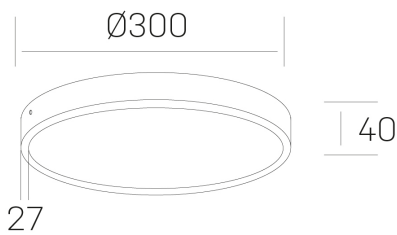

disc slim
K51700.04.SR.WH-WH.OP.ST.8.40.DA

GENERAL DETAILS

INSTALLATION	Surface
FINISHES ALUMINIUM	White-White
OPTIC COVER	Opal
LIGHT DIRECTION	Fixed
INT/EXT IP DEGREE	IP 43
MATERIAL	Aluminum
IK DEGREE	IK03
UTILIZATION	Indoor
WARRANTY	5 years

ELECTRICAL DETAILS

LAMP	LED
POWER	24W
COLOUR TEMPERATURE	4000K
LUMINOUS FLUX	2400 Lm
EFFICACY DIMMING	100 Lm/W
DIMABLE	DALI
DRIVER	Integrated
CLASS PROTECTION	II
COLOUR RENDERING INDEX	CRI >80
VOLTAGE	220-240 V
CURRENT INTENSITY	600 mA
LIFE TIME	50.000 h

GENERAL DIMENSIONS

DIMENSIONS	Ø 300 mm
HEIGHT	h 40 mm
DIMENSIONES DE EMBALAJE	N/A

*Please might expect a max.15% figure reduction in finishes other than white