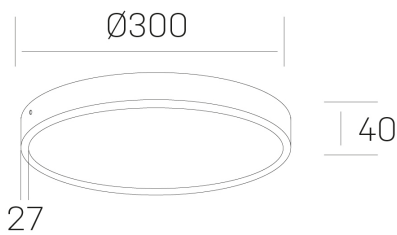

**disc slim**  
K51700.04.SR.WH-WH.OP.ST.8.40.DA

#### GENERAL DETAILS

INSTALLATION	Surface
FINISHES ALUMINIUM	White-White
OPTIC COVER	Opal
LIGHT DIRECTION	Fixed
INT/EXT IP DEGREE	IP 43
MATERIAL	Aluminum
IK DEGREE	IK03
UTILIZATION	Indoor
WARRANTY	3 years

#### ELECTRICAL DETAILS

LAMP	LED
POWER	24W
COLOUR TEMPERATURE	4000K
LUMINOUS FLUX	2400 Lm
EFFICACY DIMMING	100 Lm/W
DIMABLE	DALI
DRIVER	Integrated
CLASS PROTECTION	II
COLOUR RENDERING INDEX	CRI >80
VOLTAGE	220-240 V
CURRENT INTENSITY	600 mA
LIFE TIME	50.000 h

#### GENERAL DIMENSIONS

DIMENSIONS	Ø 300 mm
HEIGHT	h 40 mm
DIMENSIONES DE EMBALAJE	N/A

\*Please might expect a max.15% figure reduction in finishes other than white