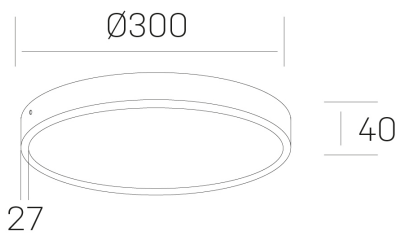

## disc slim

K51700.04.SR.WH-WH.OP.ST.8.40.D1

### GENERAL DETAILS

INSTALLATION	Surface
FINISHES ALUMINIUM	White-White
OPTIC COVER	Opal
LIGHT DIRECTION	Fixed
INT/EXT IP DEGREE	IP 43
MATERIAL	Aluminum
IK DEGREE	IK03
UTILIZATION	Indoor
WARRANTY	5 years

### ELECTRICAL DETAILS

LAMP	LED
POWER	24W
COLOUR TEMPERATURE	4000K
LUMINOUS FLUX	2400 Lm
EFFICACY DIMMING	100 Lm/W
DIMABLE	1..10v
DRIVER	Integrated
CLASS PROTECTION	II
COLOUR RENDERING INDEX	CRI >80
VOLTAGE	220-240 V
CURRENT INTENSITY	600 mA
LIFE TIME	50.000 h

### GENERAL DIMENSIONS

DIMENSIONS	Ø 300 mm
HEIGHT	h 40 mm
DIMENSIONES DE EMBALAJE	N/A

\*Please might expect a max.15% figure reduction in finishes other than white