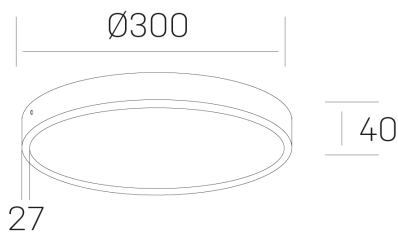

## disc slim

K51700.04.SR.WH-WH.OP.ST.8.40.D1

### GENERAL DETAILS

INSTALLATION	Surface
FINISHES ALUMINIUM	White-White
OPTIC COVER	Opal
LIGHT DIRECTION	Fixed
INT/EXT IP DEGREE	IP 43
MATERIAL	Aluminum
IK DEGREE	IK03
UTILIZATION	Indoor
WARRANTY	3 years

### ELECTRICAL DETAILS

LAMP	LED
POWER	24W
COLOUR TEMPERATURE	4000K
LUMINOUS FLUX	2400 Lm
EFFICACY DIMMING	100 Lm/W
DIMABLE	1.10v
DRIVER	Integrated
CLASS PROTECTION	II
COLOUR RENDERING INDEX	CRI >80
VOLTAGE	220-240 V
CURRENT INTENSITY	600 mA
LIFE TIME	50.000 h

### GENERAL DIMENSIONS

DIMENSIONS	Ø 300 mm
HEIGHT	h 40 mm
DIMENSIONES DE EMBALAJE	N/A

\*Please might expect a max.15% figure reduction in finishes other than white