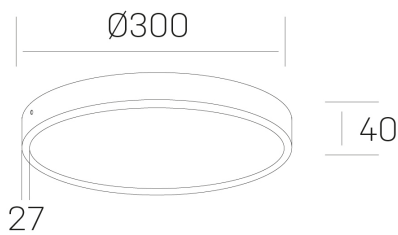

disc slim

K51700.04.SR.WH-WH.OP.ST.8.40

GENERAL DETAILS

INSTALLATION	Surface
FINISHES ALUMINIUM	White-White
OPTIC COVER	Opal
LIGHT DIRECTION	Fixed
INT/EXT IP DEGREE	IP 43
MATERIAL	Aluminum
IK DEGREE	IK03
UTILIZATION	Indoor
WARRANTY	3 years

ELECTRICAL DETAILS

LAMP	LED
POWER	24W
COLOUR TEMPERATURE	4000K
LUMINOUS FLUX	2400 Lm
EFFICACY DIMMING	100 Lm/W
DIMABLE	No Dim
DRIVER	Integrated
CLASS PROTECTION	II
COLOUR RENDERING INDEX	CRI >80
VOLTAGE	220-240 V
CURRENT INTENSITY	600 mA
LIFE TIME	50.000 h

GENERAL DIMENSIONS

DIMENSIONS	Ø 300 mm
HEIGHT	h 40 mm
DIMENSIONES DE EMBALAJE	N/A

*Please might expect a max.15% figure reduction in finishes other than white