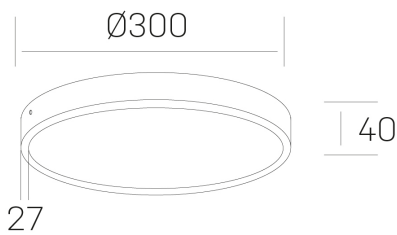

## disc slim

K51700.04.SR.WH-WH.OP.ST.8.30.PU

### GENERAL DETAILS

INSTALLATION	Surface
FINISHES ALUMINIUM	White-White
OPTIC COVER	Opal
LIGHT DIRECTION	Fixed
INT/EXT IP DEGREE	IP 43
MATERIAL	Aluminum
IK DEGREE	IK03
UTILIZATION	Indoor
WARRANTY	3 years

### ELECTRICAL DETAILS

LAMP	LED
POWER	24W
COLOUR TEMPERATURE	3000K
LUMINOUS FLUX	2350 Lm
EFFICACY DIMMING	98 Lm/W
DIMABLE	Push
DRIVER	Integrated
CLASS PROTECTION	II
COLOUR RENDERING INDEX	CRI >80
VOLTAGE	220-240 V
CURRENT INTENSITY	600 mA
LIFE TIME	35.000 h

### GENERAL DIMENSIONS

DIMENSIONS	Ø 300 mm
HEIGHT	h 40 mm
DIMENSIONES DE EMBALAJE	N/A

\*Please might expect a max.15% figure reduction in finishes other than white