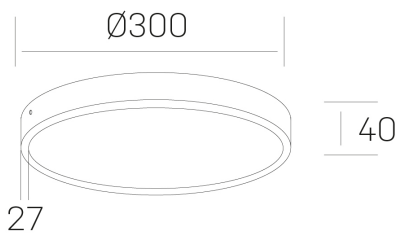

## disc slim

K51700.04.SR.WH-WH.OP.ST.8.30.PU

### GENERAL DETAILS

INSTALLATION	Surface
FINISHES ALUMINIUM	White-White
OPTIC COVER	Opal
LIGHT DIRECTION	Fixed
INT/EXT IP DEGREE	IP 43
MATERIAL	Aluminum
IK DEGREE	IK03
UTILIZATION	Indoor
WARRANTY	5 years

### ELECTRICAL DETAILS

LAMP	LED
POWER	24W
COLOUR TEMPERATURE	3000K
LUMINOUS FLUX	2350 Lm
EFFICACY DIMMING	98 Lm/W
DIMABLE	Push
DRIVER	Integrated
CLASS PROTECTION	II
COLOUR RENDERING INDEX	CRI >80
VOLTAGE	220-240 V
CURRENT INTENSITY	600 mA
LIFE TIME	50.000 h

### GENERAL DIMENSIONS

DIMENSIONS	Ø 300 mm
HEIGHT	h 40 mm
DIMENSIONES DE EMBALAJE	N/A

\*Please might expect a max.15% figure reduction in finishes other than white