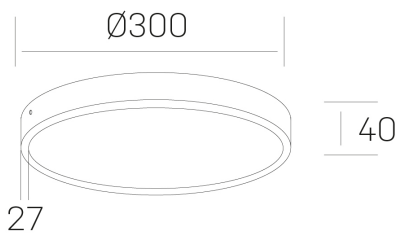

## disc slim

K51700.04.SR.WH-WH.OP.ST.8.30.PU

### GENERAL DETAILS

INSTALLATION	Surface
FINISHES ALUMINIUM	White-White
OPTIC COVER	Opal
LIGHT DIRECTION	Fixed
INT/EXT IP DEGREE	IP 43
MATERIAL	Aluminum
IK DEGREE	IK03
UTILIZATION	Indoor
WARRANTY	3 years

### ELECTRICAL DETAILS

LAMP	LED
POWER	24W
COLOUR TEMPERATURE	3000K
LUMINOUS FLUX	2350 Lm
EFFICACY DIMMING	98 Lm/W
DIMABLE	Push
DRIVER	Integrated
CLASS PROTECTION	II
COLOUR RENDERING INDEX	CRI >80
VOLTAGE	220-240 V
CURRENT INTENSITY	600 mA
LIFE TIME	50.000 h

### GENERAL DIMENSIONS

DIMENSIONS	Ø 300 mm
HEIGHT	h 40 mm
DIMENSIONES DE EMBALAJE	N/A

\*Please might expect a max.15% figure reduction in finishes other than white