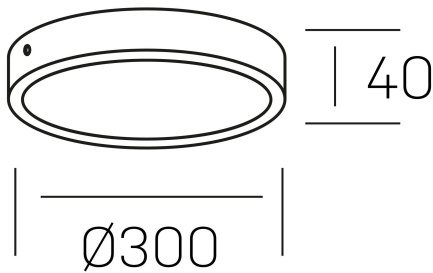

## disc slim

K51700.04.SR.WH-WH.OP.ST.8.30.PU

### GENERAL DETAILS

INSTALLATION	Surface
FINISHES ALUMINIUM	White-White
OPTIC COVER	Opal
LIGHT DIRECTION	Fixed
INT/EXT IP DEGREE	IP 43
MATERIAL	Aluminum
IK DEGREE	IK03
UTILIZATION	Indoor
WARRANTY	3 years

### ELECTRICAL DETAILS

LAMP	LED
POWER	24 W
COLOUR TEMPERATURE	3000K
LUMINOUS FLUX	2350 Lm
EFFICACY DIMMING	99 Lm/W
DIMABLE	Push
DRIVER	Integrated
CLASS PROTECTION	II
COLOUR RENDERING INDEX	CRI >80
VOLTAGE	220-240 V
FRECUENCIA	50-60 Hz
CURRENT INTENSITY	600 mA
LIFE TIME	35.000 h

### GENERAL DIMENSIONS

DIMENSIONS	Ø 300 mm
HEIGHT	h 40 mm
DIMENSIONES DE EMBALAJE	310 × 350 × 45 mm
PESO NETO	0.82

\*Please might expect a max.15% figure reduction in finishes other than white