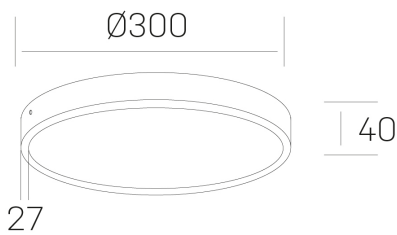

## disc slim

K51700.04.SR.WH-WH.OP.ST.8.30.PC

### GENERAL DETAILS

INSTALLATION	Surface
FINISHES ALUMINIUM	White-White
OPTIC COVER	Opal
LIGHT DIRECTION	Fixed
INT/EXT IP DEGREE	IP 43
MATERIAL	Aluminum
IK DEGREE	IK03
UTILIZATION	Indoor
WARRANTY	3 years

### ELECTRICAL DETAILS

LAMP	LED
POWER	24W
COLOUR TEMPERATURE	3000K
LUMINOUS FLUX	2350 Lm
EFFICACY DIMMING	98 Lm/W
DIMABLE	PHASE CUT
DRIVER	Remote
CLASS PROTECTION	II
COLOUR RENDERING INDEX	CRI >80
VOLTAGE	220-240 V
CURRENT INTENSITY	600 mA
LIFE TIME	50.000 h

### GENERAL DIMENSIONS

DIMENSIONS	Ø 300 mm
HEIGHT	h 40 mm
DIMENSIONES DE EMBALAJE	N/A

\*Please might expect a max.15% figure reduction in finishes other than white