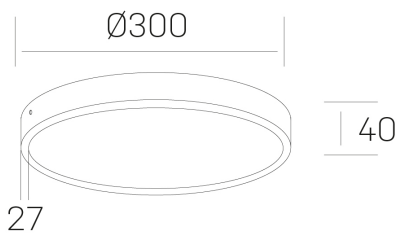

**disc slim**  
K51700.04.SR.WH-WH.OP.ST.8.30.DA

#### GENERAL DETAILS

INSTALLATION	Surface
FINISHES ALUMINIUM	White-White
OPTIC COVER	Opal
LIGHT DIRECTION	Fixed
INT/EXT IP DEGREE	IP 43
MATERIAL	Aluminum
IK DEGREE	IK03
UTILIZATION	Indoor
WARRANTY	3 years

#### ELECTRICAL DETAILS

LAMP	LED
POWER	24W
COLOUR TEMPERATURE	3000K
LUMINOUS FLUX	2350 Lm
EFFICACY DIMMING	98 Lm/W
DIMABLE	DALI
DRIVER	Integrated
CLASS PROTECTION	II
COLOUR RENDERING INDEX	CRI >80
VOLTAGE	220-240 V
CURRENT INTENSITY	600 mA
LIFE TIME	50.000 h

#### GENERAL DIMENSIONS

DIMENSIONS	Ø 300 mm
HEIGHT	h 40 mm
DIMENSIONES DE EMBALAJE	N/A

\*Please might expect a max.15% figure reduction in finishes other than white