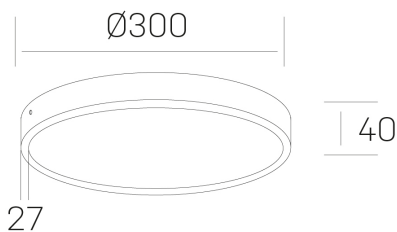

disc slim
K51700.04.SR.WH-WH.OP.ST.8.30.DA

GENERAL DETAILS

INSTALLATION	Surface
FINISHES ALUMINIUM	White-White
OPTIC COVER	Opal
LIGHT DIRECTION	Fixed
INT/EXT IP DEGREE	IP 43
MATERIAL	Aluminum
IK DEGREE	IK03
UTILIZATION	Indoor
WARRANTY	5 years

ELECTRICAL DETAILS

LAMP	LED
POWER	24W
COLOUR TEMPERATURE	3000K
LUMINOUS FLUX	2350 Lm
EFFICACY DIMMING	98 Lm/W
DIMABLE	DALI
DRIVER	Integrated
CLASS PROTECTION	II
COLOUR RENDERING INDEX	CRI >80
VOLTAGE	220-240 V
CURRENT INTENSITY	600 mA
LIFE TIME	50.000 h

GENERAL DIMENSIONS

DIMENSIONS	Ø 300 mm
HEIGHT	h 40 mm
DIMENSIONES DE EMBALAJE	N/A

*Please might expect a max.15% figure reduction in finishes other than white