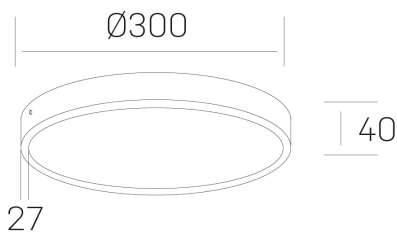

## disc slim

K51700.04.SR.WH-WH.OP.ST.8.30

### GENERAL DETAILS

INSTALLATION	Surface
FINISHES ALUMINIUM	White-White
OPTIC COVER	Opal
LIGHT DIRECTION	Fixed
INT/EXT IP DEGREE	IP 43
MATERIAL	Aluminum
IK DEGREE	IK03
UTILIZATION	Indoor
WARRANTY	3 years

### ELECTRICAL DETAILS

LAMP	LED
POWER	24W
COLOUR TEMPERATURE	3000K
LUMINOUS FLUX	2350 Lm
EFFICACY DIMMING	98 Lm/W
DIMABLE	No Dim
DRIVER	Integrated
CLASS PROTECTION	II
COLOUR RENDERING INDEX	CRI >80
VOLTAGE	220-240 V
CURRENT INTENSITY	600 mA
LIFE TIME	50.000 h

### GENERAL DIMENSIONS

DIMENSIONS	Ø 300 mm
HEIGHT	h 40 mm
DIMENSIONES DE EMBALAJE	N/A

\*Please might expect a max.15% figure reduction in finishes other than white