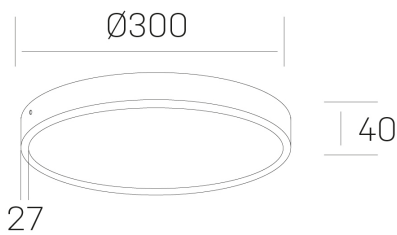

**disc slim**  
K51700.04.SR.BK-BK.OP.ST.8.40.PU

#### GENERAL DETAILS

INSTALLATION	Surface
FINISHES ALUMINIUM	Black-Black
OPTIC COVER	Opal
LIGHT DIRECTION	Fixed
INT/EXT IP DEGREE	IP 43
MATERIAL	Aluminum
IK DEGREE	IK03
UTILIZATION	Indoor
WARRANTY	5 years

#### ELECTRICAL DETAILS

LAMP	LED
POWER	24W
COLOUR TEMPERATURE	4000K
LUMINOUS FLUX	2400 Lm
EFFICACY DIMMING	100 Lm/W
DIMABLE	Push
DRIVER	Integrated
CLASS PROTECTION	II
COLOUR RENDERING INDEX	CRI >80
VOLTAGE	220-240 V
CURRENT INTENSITY	600 mA
LIFE TIME	50.000 h

#### GENERAL DIMENSIONS

DIMENSIONS	Ø 300 mm
HEIGHT	h 40 mm
DIMENSIONES DE EMBALAJE	N/A

\*Please might expect a max.15% figure reduction in finishes other than white