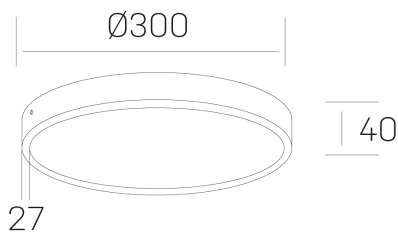

**disc slim**  
K51700.04.SR.BK-BK.OP.ST.8.40

#### GENERAL DETAILS

INSTALLATION	Surface
FINISHES ALUMINIUM	Black-Black
OPTIC COVER	Opal
LIGHT DIRECTION	Fixed
INT/EXT IP DEGREE	IP 43
MATERIAL	Aluminum
IK DEGREE	IK03
UTILIZATION	Indoor
WARRANTY	5 years

#### ELECTRICAL DETAILS

LAMP	LED
POWER	24W
COLOUR TEMPERATURE	4000K
LUMINOUS FLUX	2400 Lm
EFFICACY DIMMING	100 Lm/W
DIMABLE	No Dim
DRIVER	Integrated
CLASS PROTECTION	II
COLOUR RENDERING INDEX	CRI >80
VOLTAGE	220-240 V
CURRENT INTENSITY	600 mA
LIFE TIME	50.000 h

#### GENERAL DIMENSIONS

DIMENSIONS	Ø 300 mm
HEIGHT	h 40 mm
DIMENSIONES DE EMBALAJE	N/A

\*Please might expect a max.15% figure reduction in finishes other than white