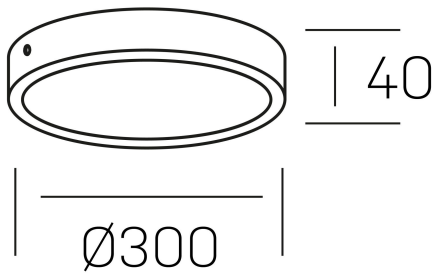

**disc slim**  
K51700.04.SR.BK-BK.OP.ST.8.40

#### GENERAL DETAILS

|                    |             |
|--------------------|-------------|
| INSTALLATION       | Surface     |
| FINISHES ALUMINIUM | Black-Black |
| OPTIC COVER        | Opal        |
| LIGHT DIRECTION    | Fixed       |
| INT/EXT IP DEGREE  | IP 43       |
| MATERIAL           | Aluminum    |
| IK DEGREE          | IK03        |
| UTILIZATION        | Indoor      |
| WARRANTY           | 3 years     |

#### ELECTRICAL DETAILS

|                        |            |
|------------------------|------------|
| LAMP                   | LED        |
| POWER                  | 24 W       |
| COLOUR TEMPERATURE     | 4000K      |
| LUMINOUS FLUX          | 2400 Lm    |
| EFFICACY DIMMING       | 100 Lm/W   |
| DIMABLE                | No Dim     |
| DRIVER                 | Integrated |
| CLASS PROTECTION       | II         |
| COLOUR RENDERING INDEX | CRI >80    |
| VOLTAGE                | 220-240 V  |
| FRECUENCIA             | 50-60 Hz   |
| CURRENT INTENSITY      | 600 mA     |
| LIFE TIME              | 35.000 h   |

#### GENERAL DIMENSIONS

|                         |                   |
|-------------------------|-------------------|
| DIMENSIONS              | Ø 300 mm          |
| HEIGHT                  | h 40 mm           |
| DIMENSIONES DE EMBALAJE | 310 × 350 × 45 mm |
| PESO NETO               | 0.82              |