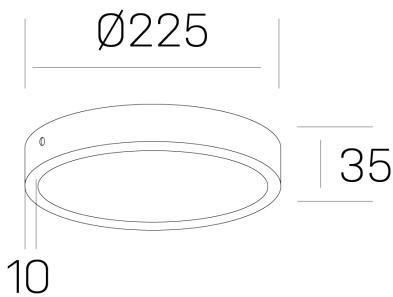

disc slim

K51700.03.SR.WH-WH.OP.ST.8.40.PU

GENERAL DETAILS

INSTALLATION	Surface
FINISHES ALUMINIUM	White-White
OPTIC COVER	Opal
LIGHT DIRECTION	Fixed
INT/EXT IP DEGREE	IP 43
MATERIAL	Aluminum
IK DEGREE	IK03
UTILIZATION	Indoor
WARRANTY	5 years

ELECTRICAL DETAILS

LAMP	LED
POWER	24W
COLOUR TEMPERATURE	4000K
LUMINOUS FLUX	2400 Lm
EFFICACY DIMMING	100 Lm/W
DIMABLE	Push
DRIVER	Remote
CLASS PROTECTION	II
COLOUR RENDERING INDEX	CRI >80
VOLTAGE	220-240 V
CURRENT INTENSITY	600 mA
LIFE TIME	50.000 h

GENERAL DIMENSIONS

DIMENSIONS	Ø 225 mm
HEIGHT	h 35 mm
DIMENSIONES DE EMBALAJE	N/A

*Please might expect a max.15% figure reduction in finishes other than white