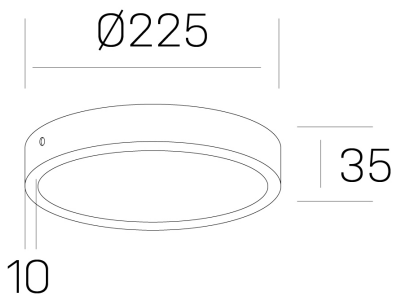

disc slim

K51700.03.SR.WH-WH.OP.ST.8.40.PU

GENERAL DETAILS

INSTALLATION	Surface
FINISHES ALUMINIUM	White-White
OPTIC COVER	Opal
LIGHT DIRECTION	Fixed
INT/EXT IP DEGREE	IP 43
MATERIAL	Aluminum
IK DEGREE	IK03
UTILIZATION	Indoor
WARRANTY	3 years

ELECTRICAL DETAILS

LAMP	LED
POWER	24W
COLOUR TEMPERATURE	4000K
LUMINOUS FLUX	2400 Lm
EFFICACY DIMMING	100 Lm/W
DIMABLE	Push
DRIVER	Remote
CLASS PROTECTION	II
COLOUR RENDERING INDEX	CRI >80
VOLTAGE	220-240 V
CURRENT INTENSITY	600 mA
LIFE TIME	50.000 h

GENERAL DIMENSIONS

DIMENSIONS	Ø 225 mm
HEIGHT	h 35 mm
DIMENSIONES DE EMBALAJE	N/A

*Please might expect a max.15% figure reduction in finishes other than white