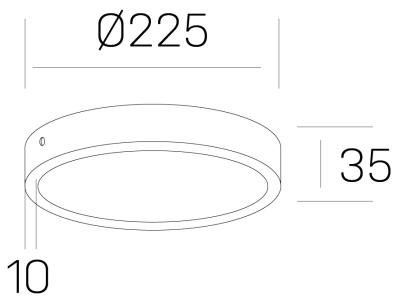

## disc slim

K51700.03.SR.WH-WH.OP.ST.8.40.PU

### GENERAL DETAILS

INSTALLATION	Surface
FINISHES ALUMINIUM	White-White
OPTIC COVER	Opal
LIGHT DIRECTION	Fixed
INT/EXT IP DEGREE	IP 43
MATERIAL	Aluminum
IK DEGREE	IK03
UTILIZATION	Indoor
WARRANTY	5 years

### ELECTRICAL DETAILS

LAMP	LED
POWER	24W
COLOUR TEMPERATURE	4000K
LUMINOUS FLUX	2400 Lm
EFFICACY DIMMING	100 Lm/W
DIMABLE	Push
DRIVER	Remote
CLASS PROTECTION	II
COLOUR RENDERING INDEX	CRI >80
VOLTAGE	220-240 V
CURRENT INTENSITY	600 mA
LIFE TIME	50.000 h

### GENERAL DIMENSIONS

DIMENSIONS	Ø 225 mm
HEIGHT	h 35 mm
DIMENSIONES DE EMBALAJE	N/A

\*Please might expect a max.15% figure reduction in finishes other than white