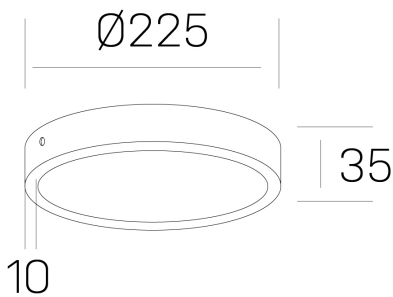

## disc slim

K51700.03.SR.WH-WH.OP.ST.8.40.PC

### GENERAL DETAILS

INSTALLATION	Surface
FINISHES ALUMINIUM	White-White
OPTIC COVER	Opal
LIGHT DIRECTION	Fixed
INT/EXT IP DEGREE	IP 43
MATERIAL	Aluminum
IK DEGREE	IK03
UTILIZATION	Indoor
WARRANTY	3 years

### ELECTRICAL DETAILS

LAMP	LED
POWER	24W
COLOUR TEMPERATURE	4000K
LUMINOUS FLUX	2400 Lm
EFFICACY DIMMING	100 Lm/W
DIMABLE	PHASE CUT
DRIVER	Remote
CLASS PROTECTION	II
COLOUR RENDERING INDEX	CRI >80
VOLTAGE	220-240 V
CURRENT INTENSITY	600 mA
LIFE TIME	50.000 h

### GENERAL DIMENSIONS

DIMENSIONS	Ø 225 mm
HEIGHT	h 35 mm
DIMENSIONES DE EMBALAJE	N/A

\*Please might expect a max.15% figure reduction in finishes other than white