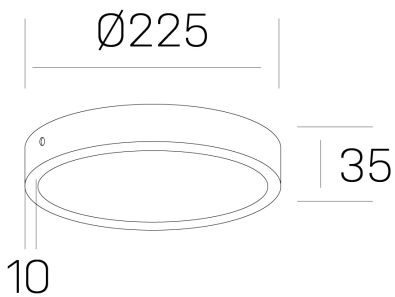

disc slim
K51700.03.SR.WH-WH.OP.ST.8.40.DA

GENERAL DETAILS

INSTALLATION	Surface
FINISHES ALUMINIUM	White-White
OPTIC COVER	Opal
LIGHT DIRECTION	Fixed
INT/EXT IP DEGREE	IP 43
MATERIAL	Aluminum
IK DEGREE	IK03
UTILIZATION	Indoor
WARRANTY	3 years

ELECTRICAL DETAILS

LAMP	LED
POWER	24W
COLOUR TEMPERATURE	4000K
LUMINOUS FLUX	2400 Lm
EFFICACY DIMMING	100 Lm/W
DIMABLE	DALI
DRIVER	Remote
CLASS PROTECTION	II
COLOUR RENDERING INDEX	CRI >80
VOLTAGE	220-240 V
CURRENT INTENSITY	600 mA
LIFE TIME	50.000 h

GENERAL DIMENSIONS

DIMENSIONS	Ø 225 mm
HEIGHT	h 35 mm
DIMENSIONES DE EMBALAJE	N/A

*Please might expect a max.15% figure reduction in finishes other than white