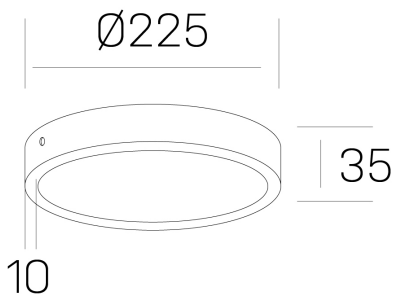

disc slim
K51700.03.SR.WH-WH.OP.ST.8.40.DA

GENERAL DETAILS

INSTALLATION	Surface
FINISHES ALUMINIUM	White-White
OPTIC COVER	Opal
LIGHT DIRECTION	Fixed
INT/EXT IP DEGREE	IP 43
MATERIAL	Aluminum
IK DEGREE	IK03
UTILIZATION	Indoor
WARRANTY	5 years

ELECTRICAL DETAILS

LAMP	LED
POWER	24W
COLOUR TEMPERATURE	4000K
LUMINOUS FLUX	2400 Lm
EFFICACY DIMMING	100 Lm/W
DIMABLE	DALI
DRIVER	Remote
CLASS PROTECTION	II
COLOUR RENDERING INDEX	CRI >80
VOLTAGE	220-240 V
CURRENT INTENSITY	600 mA
LIFE TIME	50.000 h

GENERAL DIMENSIONS

DIMENSIONS	Ø 225 mm
HEIGHT	h 35 mm
DIMENSIONES DE EMBALAJE	N/A

*Please might expect a max.15% figure reduction in finishes other than white