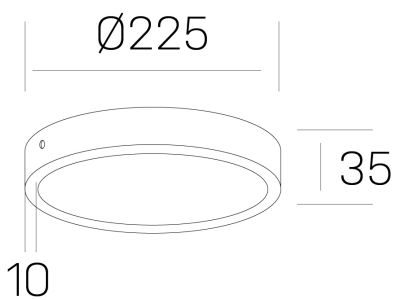

disc slim

K51700.03.SR.WH-WH.OP.ST.8.40.D1

GENERAL DETAILS

INSTALLATION	Surface
FINISHES ALUMINIUM	White-White
OPTIC COVER	Opal
LIGHT DIRECTION	Fixed
INT/EXT IP DEGREE	IP 43
MATERIAL	Aluminum
IK DEGREE	IK03
UTILIZATION	Indoor
WARRANTY	5 years

ELECTRICAL DETAILS

LAMP	LED
POWER	24W
COLOUR TEMPERATURE	4000K
LUMINOUS FLUX	2400 Lm
EFFICACY DIMMING	100 Lm/W
DIMABLE	1.10v
DRIVER	Remote
CLASS PROTECTION	II
COLOUR RENDERING INDEX	CRI >80
VOLTAGE	220-240 V
CURRENT INTENSITY	600 mA
LIFE TIME	50.000 h

GENERAL DIMENSIONS

DIMENSIONS	Ø 225 mm
HEIGHT	h 35 mm
DIMENSIONES DE EMBALAJE	N/A

*Please might expect a max.15% figure reduction in finishes other than white