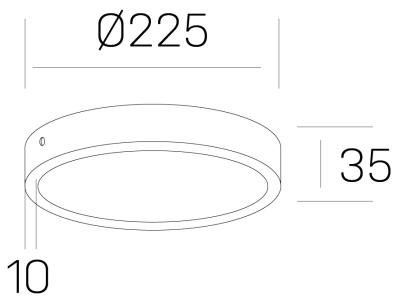

disc slim

K51700.03.SR.WH-WH.OP.ST.8.40.D1

GENERAL DETAILS

INSTALLATION	Surface
FINISHES ALUMINIUM	White-White
OPTIC COVER	Opal
LIGHT DIRECTION	Fixed
INT/EXT IP DEGREE	IP 43
MATERIAL	Aluminum
IK DEGREE	IK03
UTILIZATION	Indoor
WARRANTY	3 years

ELECTRICAL DETAILS

LAMP	LED
POWER	24W
COLOUR TEMPERATURE	4000K
LUMINOUS FLUX	2400 Lm
EFFICACY DIMMING	100 Lm/W
DIMABLE	1.10v
DRIVER	Remote
CLASS PROTECTION	II
COLOUR RENDERING INDEX	CRI >80
VOLTAGE	220-240 V
CURRENT INTENSITY	600 mA
LIFE TIME	50.000 h

GENERAL DIMENSIONS

DIMENSIONS	Ø 225 mm
HEIGHT	h 35 mm
DIMENSIONES DE EMBALAJE	N/A

*Please might expect a max.15% figure reduction in finishes other than white