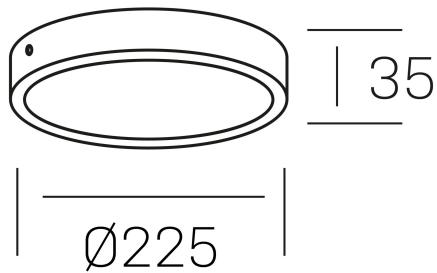

## disc slim

K51700.03.SR.WH-WH.OP.ST.8.40.D1

### GENERAL DETAILS

INSTALLATION	Surface
FINISHES ALUMINIUM	White-White
OPTIC COVER	Opal
LIGHT DIRECTION	Fixed
INT/EXT IP DEGREE	IP 43
MATERIAL	Aluminum
IK DEGREE	IK03
UTILIZATION	Indoor
WARRANTY	3 years

### ELECTRICAL DETAILS

LAMP	LED
POWER	24 W
COLOUR TEMPERATURE	4000K
LUMINOUS FLUX	2400 Lm
EFFICACY DIMMING	100 Lm/W
DIMABLE	1.10v
DRIVER	Remote
CLASS PROTECTION	II
COLOUR RENDERING INDEX	CRI >80
VOLTAGE	220-240 V
FRECUENCIA	50-60 Hz
CURRENT INTENSITY	600 mA
LIFE TIME	35.000 h

### GENERAL DIMENSIONS

DIMENSIONS	Ø 225 mm
HEIGHT	h 35 mm
DIMENSIONES DE EMBALAJE	240 × 240 × 45 mm
PESO NETO	0.42

\*Please might expect a max.15% figure reduction in finishes other than white