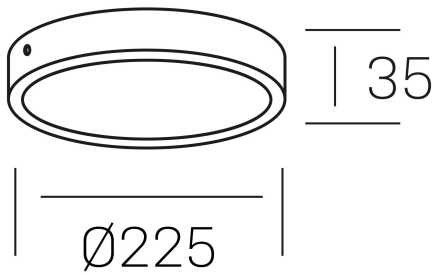

disc slim
K51700.03.SR.WH-WH.OP.ST.8.40

GENERAL DETAILS

INSTALLATION	Surface
FINISHES ALUMINIUM	White-White
OPTIC COVER	Opal
LIGHT DIRECTION	Fixed
INT/EXT IP DEGREE	IP 43
MATERIAL	Aluminum
IK DEGREE	IK03
UTILIZATION	Indoor
WARRANTY	3 years

ELECTRICAL DETAILS

LAMP	LED
POWER	24 W
COLOUR TEMPERATURE	4000K
LUMINOUS FLUX	2400 Lm
EFFICACY DIMMING	100 Lm/W
DIMABLE	No Dim
DRIVER	Integrated
CLASS PROTECTION	II
COLOUR RENDERING INDEX	CRI >80
VOLTAGE	220-240 V
FRECUENCIA	50-60 Hz
CURRENT INTENSITY	600 mA
LIFE TIME	35.000 h

GENERAL DIMENSIONS

DIMENSIONS	Ø 225 mm
HEIGHT	h 35 mm
DIMENSIONES DE EMBALAJE	240 × 240 × 45 mm
PESO NETO	0.42

*Please might expect a max.15% figure reduction in finishes other than white