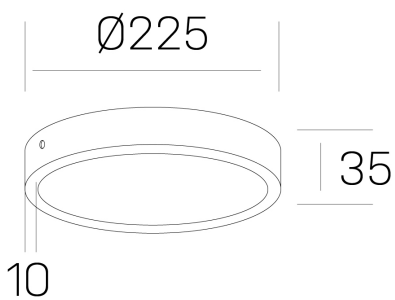

disc slim
K51700.03.SR.WH-WH.OP.ST.8.40

GENERAL DETAILS

INSTALLATION	Surface
FINISHES ALUMINIUM	White-White
OPTIC COVER	Opal
LIGHT DIRECTION	Fixed
INT/EXT IP DEGREE	IP 43
MATERIAL	Aluminum
IK DEGREE	IK03
UTILIZATION	Indoor
WARRANTY	3 years

ELECTRICAL DETAILS

LAMP	LED
POWER	24W
COLOUR TEMPERATURE	4000K
LUMINOUS FLUX	2400 Lm
EFFICACY DIMMING	100 Lm/W
DIMABLE	No Dim
DRIVER	Integrated
CLASS PROTECTION	II
COLOUR RENDERING INDEX	CRI >80
VOLTAGE	220-240 V
CURRENT INTENSITY	600 mA
LIFE TIME	50.000 h

GENERAL DIMENSIONS

DIMENSIONS	Ø 225 mm
HEIGHT	h 35 mm
DIMENSIONES DE EMBALAJE	N/A

*Please might expect a max.15% figure reduction in finishes other than white