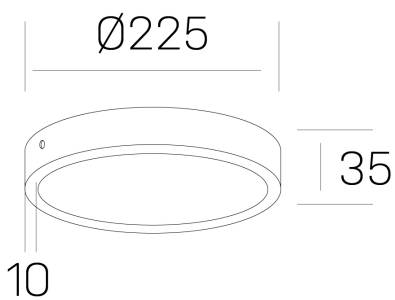

**disc slim**  
K51700.03.SR.WH-WH.OP.ST.8.40

#### GENERAL DETAILS

INSTALLATION	Surface
FINISHES ALUMINIUM	White-White
OPTIC COVER	Opal
LIGHT DIRECTION	Fixed
INT/EXT IP DEGREE	IP 43
MATERIAL	Aluminum
IK DEGREE	IK03
UTILIZATION	Indoor
WARRANTY	5 years

#### ELECTRICAL DETAILS

LAMP	LED
POWER	24W
COLOUR TEMPERATURE	4000K
LUMINOUS FLUX	2400 Lm
EFFICACY DIMMING	100 Lm/W
DIMABLE	No Dim
DRIVER	Integrated
CLASS PROTECTION	II
COLOUR RENDERING INDEX	CRI >80
VOLTAGE	220-240 V
CURRENT INTENSITY	600 mA
LIFE TIME	50.000 h

#### GENERAL DIMENSIONS

DIMENSIONS	Ø 225 mm
HEIGHT	h 35 mm
DIMENSIONES DE EMBALAJE	N/A

\*Please might expect a max.15% figure reduction in finishes other than white