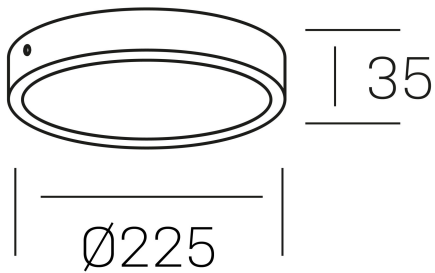

disc slim

K51700.03.SR.WH-WH.OP.ST.8.30.PU

GENERAL DETAILS

INSTALLATION	Surface
FINISHES ALUMINIUM	White-White
OPTIC COVER	Opal
LIGHT DIRECTION	Fixed
INT/EXT IP DEGREE	IP 43
MATERIAL	Aluminum
IK DEGREE	IK03
UTILIZATION	Indoor
WARRANTY	3 years

ELECTRICAL DETAILS

LAMP	LED
POWER	24 W
COLOUR TEMPERATURE	3000K
LUMINOUS FLUX	2350 Lm
EFFICACY DIMMING	98 Lm/W
DIMABLE	Push
DRIVER	Remote
CLASS PROTECTION	II
COLOUR RENDERING INDEX	CRI >80
VOLTAGE	220-240 V
FRECUENCIA	50-60 Hz
CURRENT INTENSITY	600 mA
LIFE TIME	35.000 h

GENERAL DIMENSIONS

DIMENSIONS	Ø 225 mm
HEIGHT	h 35 mm
DIMENSIONES DE EMBALAJE	240 × 240 × 45 mm
PESO NETO	0.42

*Please might expect a max.15% figure reduction in finishes other than white