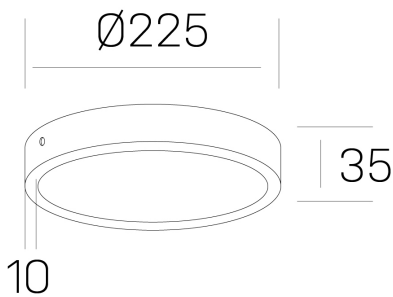

disc slim

K51700.03.SR.WH-WH.OP.ST.8.30.PU

GENERAL DETAILS

INSTALLATION	Surface
FINISHES ALUMINIUM	White-White
OPTIC COVER	Opal
LIGHT DIRECTION	Fixed
INT/EXT IP DEGREE	IP 43
MATERIAL	Aluminum
IK DEGREE	IK03
UTILIZATION	Indoor
WARRANTY	5 years

ELECTRICAL DETAILS

LAMP	LED
POWER	24W
COLOUR TEMPERATURE	3000K
LUMINOUS FLUX	2350 Lm
EFFICACY DIMMING	98 Lm/W
DIMABLE	Push
DRIVER	Remote
CLASS PROTECTION	II
COLOUR RENDERING INDEX	CRI >80
VOLTAGE	220-240 V
CURRENT INTENSITY	600 mA
LIFE TIME	50.000 h

GENERAL DIMENSIONS

DIMENSIONS	Ø 225 mm
HEIGHT	h 35 mm
DIMENSIONES DE EMBALAJE	N/A

*Please might expect a max.15% figure reduction in finishes other than white