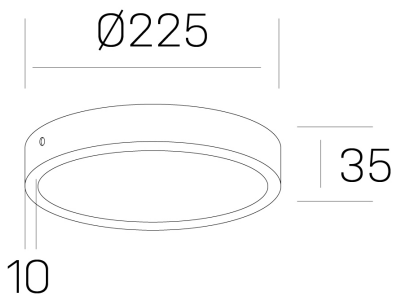

## disc slim

K51700.03.SR.WH-WH.OP.ST.8.30.PU

### GENERAL DETAILS

INSTALLATION	Surface
FINISHES ALUMINIUM	White-White
OPTIC COVER	Opal
LIGHT DIRECTION	Fixed
INT/EXT IP DEGREE	IP 43
MATERIAL	Aluminum
IK DEGREE	IK03
UTILIZATION	Indoor
WARRANTY	3 years

### ELECTRICAL DETAILS

LAMP	LED
POWER	24W
COLOUR TEMPERATURE	3000K
LUMINOUS FLUX	2350 Lm
EFFICACY DIMMING	98 Lm/W
DIMABLE	Push
DRIVER	Remote
CLASS PROTECTION	II
COLOUR RENDERING INDEX	CRI >80
VOLTAGE	220-240 V
CURRENT INTENSITY	600 mA
LIFE TIME	50.000 h

### GENERAL DIMENSIONS

DIMENSIONS	Ø 225 mm
HEIGHT	h 35 mm
DIMENSIONES DE EMBALAJE	N/A

\*Please might expect a max.15% figure reduction in finishes other than white