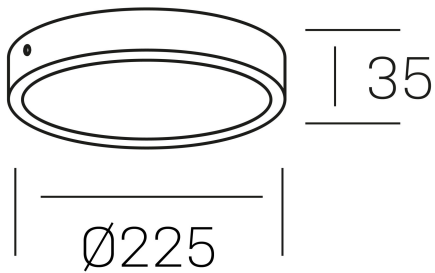

disc slim

K51700.03.SR.WH-WH.OP.ST.8.30.PC

GENERAL DETAILS

INSTALLATION	Surface
FINISHES ALUMINIUM	White-White
OPTIC COVER	Opal
LIGHT DIRECTION	Fixed
INT/EXT IP DEGREE	IP 43
MATERIAL	Aluminum
IK DEGREE	IK03
UTILIZATION	Indoor
WARRANTY	3 years

ELECTRICAL DETAILS

LAMP	LED
POWER	24 W
COLOUR TEMPERATURE	3000K
LUMINOUS FLUX	2350 Lm
EFFICACY DIMMING	98 Lm/W
DIMABLE	PHASE CUT
DRIVER	Remote
CLASS PROTECTION	II
COLOUR RENDERING INDEX	CRI >80
VOLTAGE	220-240 V
FRECUENCIA	50-60 Hz
CURRENT INTENSITY	600 mA
LIFE TIME	35.000 h

GENERAL DIMENSIONS

DIMENSIONS	Ø 225 mm
HEIGHT	h 35 mm
DIMENSIONES DE EMBALAJE	240 × 240 × 45 mm
PESO NETO	0.42

*Please might expect a max.15% figure reduction in finishes other than white