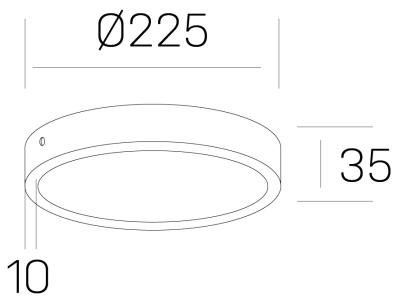

disc slim

K51700.03.SR.WH-WH.OP.ST.8.30.DA

GENERAL DETAILS

INSTALLATION	Surface
FINISHES ALUMINIUM	White-White
OPTIC COVER	Opal
LIGHT DIRECTION	Fixed
INT/EXT IP DEGREE	IP 43
MATERIAL	Aluminum
IK DEGREE	IK03
UTILIZATION	Indoor
WARRANTY	5 years

ELECTRICAL DETAILS

LAMP	LED
POWER	24W
COLOUR TEMPERATURE	3000K
LUMINOUS FLUX	2350 Lm
EFFICACY DIMMING	98 Lm/W
DIMABLE	DALI
DRIVER	Remote
CLASS PROTECTION	II
COLOUR RENDERING INDEX	CRI >80
VOLTAGE	220-240 V
CURRENT INTENSITY	600 mA
LIFE TIME	50.000 h

GENERAL DIMENSIONS

DIMENSIONS	Ø 225 mm
HEIGHT	h 35 mm
DIMENSIONES DE EMBALAJE	N/A

*Please might expect a max.15% figure reduction in finishes other than white