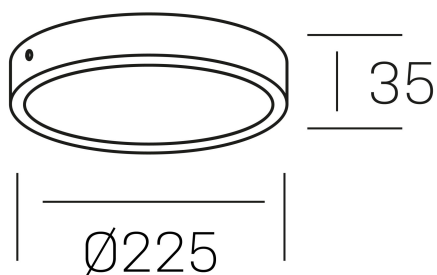

## disc slim

K51700.03.SR.WH-WH.OP.ST.8.30.DA

### GENERAL DETAILS

INSTALLATION	Surface
FINISHES ALUMINIUM	White-White
OPTIC COVER	Opal
LIGHT DIRECTION	Fixed
INT/EXT IP DEGREE	IP 43
MATERIAL	Aluminum
IK DEGREE	IK03
UTILIZATION	Indoor
WARRANTY	3 years

### ELECTRICAL DETAILS

LAMP	LED
POWER	24 W
COLOUR TEMPERATURE	3000K
LUMINOUS FLUX	2350 Lm
EFFICACY DIMMING	98 Lm/W
DIMABLE	DALI
DRIVER	Remote
CLASS PROTECTION	II
COLOUR RENDERING INDEX	CRI >80
VOLTAGE	220-240 V
FRECUENCIA	50-60 Hz
CURRENT INTENSITY	600 mA
LIFE TIME	35.000 h

### GENERAL DIMENSIONS

DIMENSIONS	Ø 225 mm
HEIGHT	h 35 mm
DIMENSIONES DE EMBALAJE	240 × 240 × 45 mm
PESO NETO	0.42

\*Please might expect a max.15% figure reduction in finishes other than white