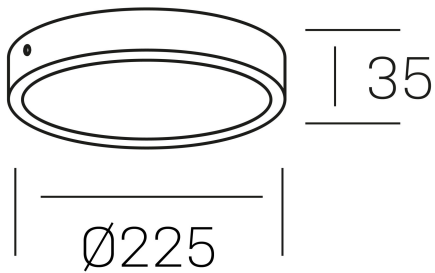

disc slim

K51700.03.SR.WH-WH.OP.ST.8.30.D1

GENERAL DETAILS

INSTALLATION	Surface
FINISHES ALUMINIUM	White-White
OPTIC COVER	Opal
LIGHT DIRECTION	Fixed
INT/EXT IP DEGREE	IP 43
MATERIAL	Aluminum
IK DEGREE	IK03
UTILIZATION	Indoor
WARRANTY	3 years

ELECTRICAL DETAILS

LAMP	LED
POWER	24 W
COLOUR TEMPERATURE	3000K
LUMINOUS FLUX	2350 Lm
EFFICACY DIMMING	98 Lm/W
DIMABLE	1.10v
DRIVER	Remote
CLASS PROTECTION	II
COLOUR RENDERING INDEX	CRI >80
VOLTAGE	220-240 V
FRECUENCIA	50-60 Hz
CURRENT INTENSITY	600 mA
LIFE TIME	35.000 h

GENERAL DIMENSIONS

DIMENSIONS	Ø 225 mm
HEIGHT	h 35 mm
DIMENSIONES DE EMBALAJE	240 × 240 × 45 mm
PESO NETO	0.42

*Please might expect a max.15% figure reduction in finishes other than white