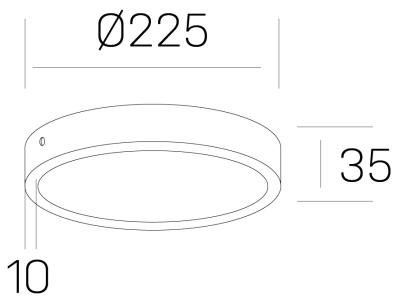

## disc slim

K51700.03.SR.WH-WH.OP.ST.8.30.D1

### GENERAL DETAILS

INSTALLATION	Surface
FINISHES ALUMINIUM	White-White
OPTIC COVER	Opal
LIGHT DIRECTION	Fixed
INT/EXT IP DEGREE	IP 43
MATERIAL	Aluminum
IK DEGREE	IK03
UTILIZATION	Indoor
WARRANTY	3 years

### ELECTRICAL DETAILS

LAMP	LED
POWER	24W
COLOUR TEMPERATURE	3000K
LUMINOUS FLUX	2350 Lm
EFFICACY DIMMING	98 Lm/W
DIMABLE	1.10v
DRIVER	Remote
CLASS PROTECTION	II
COLOUR RENDERING INDEX	CRI >80
VOLTAGE	220-240 V
CURRENT INTENSITY	600 mA
LIFE TIME	50.000 h

### GENERAL DIMENSIONS

DIMENSIONS	Ø 225 mm
HEIGHT	h 35 mm
DIMENSIONES DE EMBALAJE	N/A

\*Please might expect a max.15% figure reduction in finishes other than white