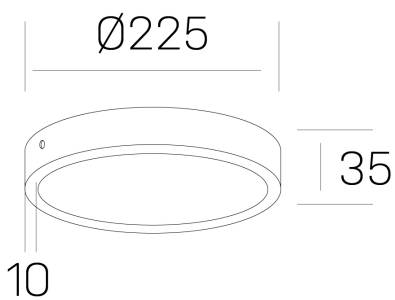

disc slim
K51700.03.SR.WH-WH.OP.ST.8.30

GENERAL DETAILS

INSTALLATION	Surface
FINISHES ALUMINIUM	White-White
OPTIC COVER	Opal
LIGHT DIRECTION	Fixed
INT/EXT IP DEGREE	IP 43
MATERIAL	Aluminum
IK DEGREE	IK03
UTILIZATION	Indoor
WARRANTY	3 years

ELECTRICAL DETAILS

LAMP	LED
POWER	24W
COLOUR TEMPERATURE	3000K
LUMINOUS FLUX	2350 Lm
EFFICACY DIMMING	98 Lm/W
DIMABLE	No Dim
DRIVER	Integrated
CLASS PROTECTION	II
COLOUR RENDERING INDEX	CRI >80
VOLTAGE	220-240 V
CURRENT INTENSITY	600 mA
LIFE TIME	50.000 h

GENERAL DIMENSIONS

DIMENSIONS	Ø 225 mm
HEIGHT	h 35 mm
DIMENSIONES DE EMBALAJE	N/A

*Please might expect a max.15% figure reduction in finishes other than white