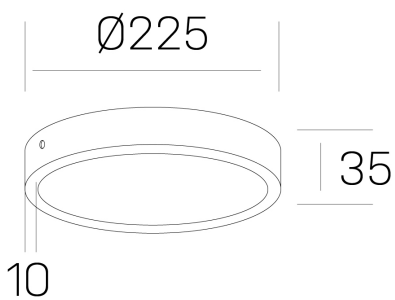

disc slim
K51700.03.SR.WH-WH.OP.ST.8.30

GENERAL DETAILS

INSTALLATION	Surface
FINISHES ALUMINIUM	White-White
OPTIC COVER	Opal
LIGHT DIRECTION	Fixed
INT/EXT IP DEGREE	IP 43
MATERIAL	Aluminum
IK DEGREE	IK03
UTILIZATION	Indoor
WARRANTY	5 years

ELECTRICAL DETAILS

LAMP	LED
POWER	24W
COLOUR TEMPERATURE	3000K
LUMINOUS FLUX	2350 Lm
EFFICACY DIMMING	98 Lm/W
DIMABLE	No Dim
DRIVER	Integrated
CLASS PROTECTION	II
COLOUR RENDERING INDEX	CRI >80
VOLTAGE	220-240 V
CURRENT INTENSITY	600 mA
LIFE TIME	50.000 h

GENERAL DIMENSIONS

DIMENSIONS	Ø 225 mm
HEIGHT	h 35 mm
DIMENSIONES DE EMBALAJE	N/A

*Please might expect a max.15% figure reduction in finishes other than white