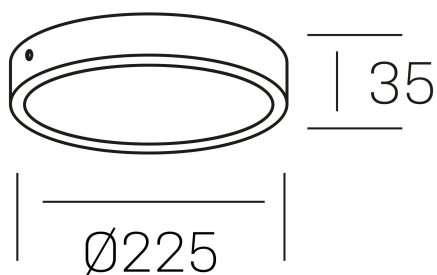

**disc slim**  
K51700.03.SR.WH-WH.OP.ST.8.30

#### GENERAL DETAILS

INSTALLATION	Surface
FINISHES ALUMINIUM	White-White
OPTIC COVER	Opal
LIGHT DIRECTION	Fixed
INT/EXT IP DEGREE	IP 43
MATERIAL	Aluminum
IK DEGREE	IK03
UTILIZATION	Indoor
WARRANTY	3 years

#### ELECTRICAL DETAILS

LAMP	LED
POWER	24 W
COLOUR TEMPERATURE	3000K
LUMINOUS FLUX	2350 Lm
EFFICACY DIMMING	98 Lm/W
DIMABLE	No Dim
DRIVER	Integrated
CLASS PROTECTION	II
COLOUR RENDERING INDEX	CRI >80
VOLTAGE	220-240 V
FRECUENCIA	50-60 Hz
CURRENT INTENSITY	600 mA
LIFE TIME	35.000 h

#### GENERAL DIMENSIONS

DIMENSIONS	Ø 225 mm
HEIGHT	h 35 mm
DIMENSIONES DE EMBALAJE	240 × 240 × 45 mm
PESO NETO	0.42

\*Please might expect a max.15% figure reduction in finishes other than white