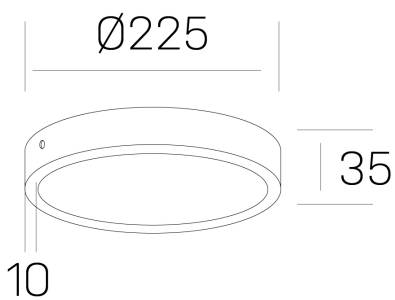

**disc slim**  
K51700.03.SR.BK-BK.OP.ST.8.40.PC

#### GENERAL DETAILS

INSTALLATION	Surface
FINISHES ALUMINIUM	Black-Black
OPTIC COVER	Opal
LIGHT DIRECTION	Fixed
INT/EXT IP DEGREE	IP 43
MATERIAL	Aluminum
IK DEGREE	IK03
UTILIZATION	Indoor
WARRANTY	5 years

#### ELECTRICAL DETAILS

LAMP	LED
POWER	24W
COLOUR TEMPERATURE	4000K
LUMINOUS FLUX	2400 Lm
EFFICACY DIMMING	100 Lm/W
DIMABLE	PHASE CUT
DRIVER	Remote
CLASS PROTECTION	II
COLOUR RENDERING INDEX	CRI >80
VOLTAGE	220-240 V
CURRENT INTENSITY	600 mA
LIFE TIME	50.000 h

#### GENERAL DIMENSIONS

DIMENSIONS	Ø 225 mm
HEIGHT	h 35 mm
DIMENSIONES DE EMBALAJE	N/A

\*Please might expect a max.15% figure reduction in finishes other than white